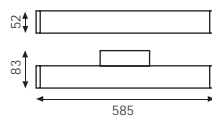

Ura LED IP44

16/3298 LED LED 8,9W Lum.1000 CRI >80
Cromo/Chrome
Metal-Metacrilato
Metal-Methacrylate