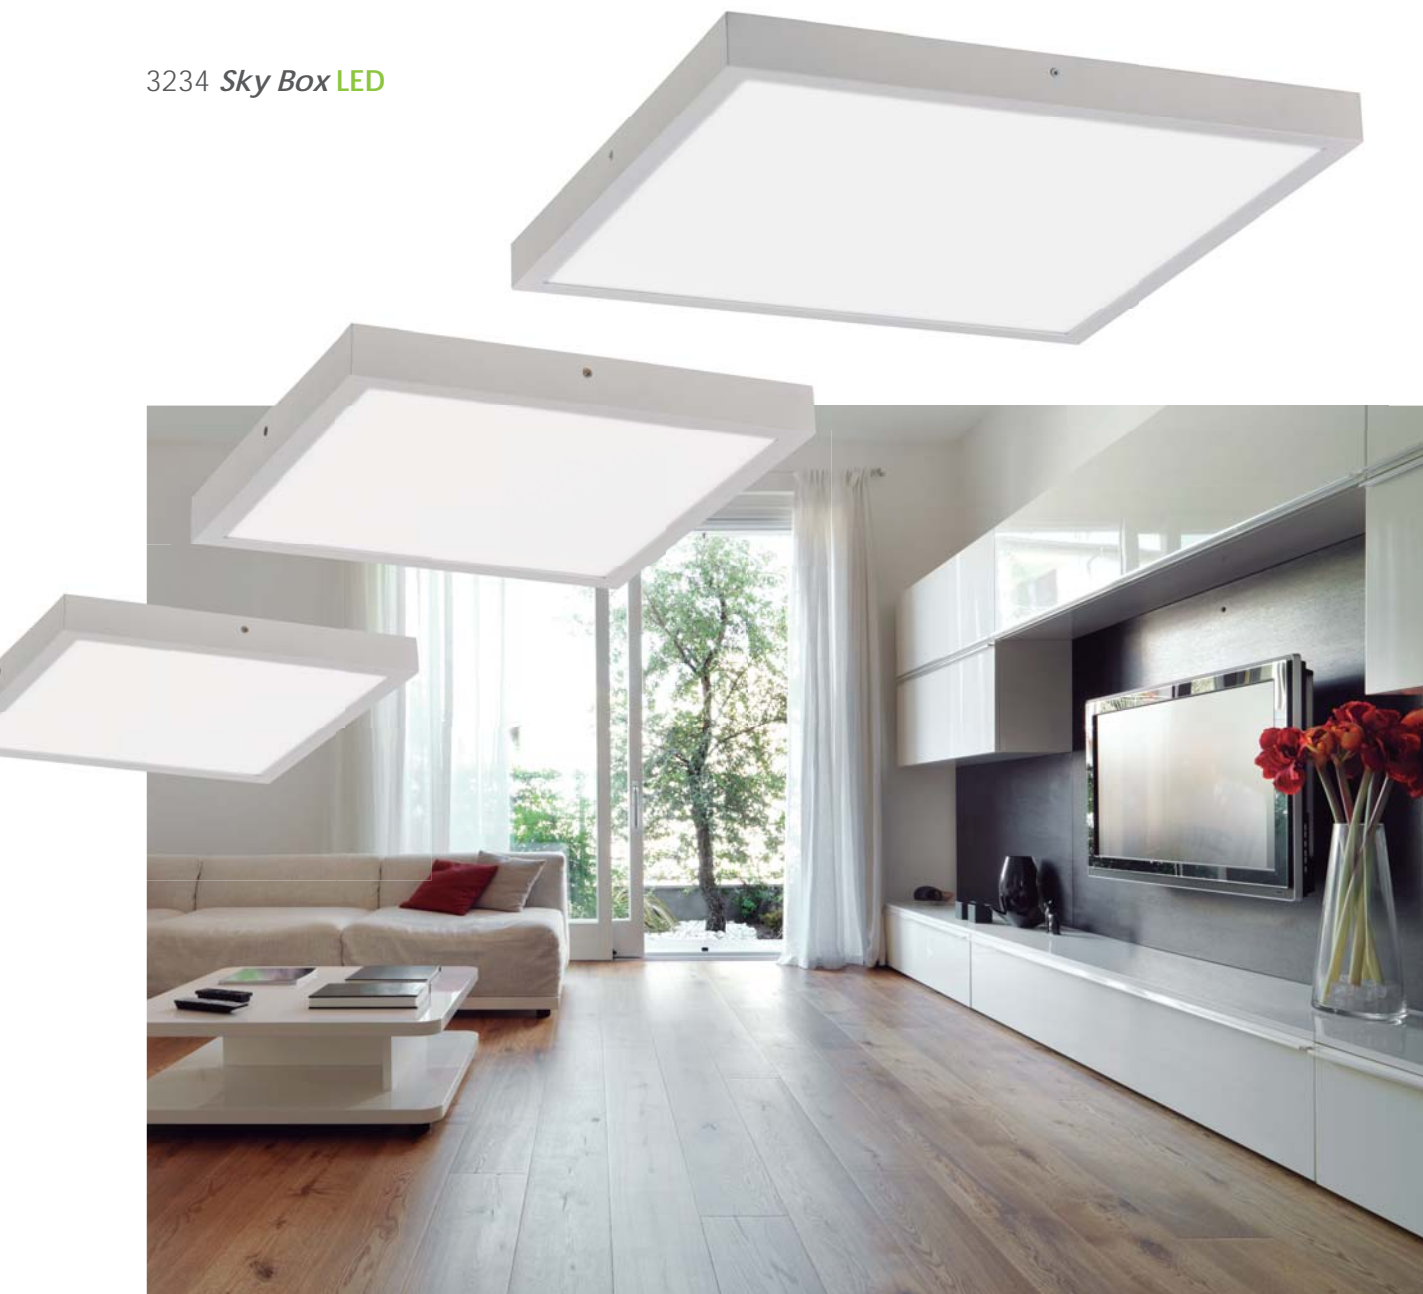

LED 3200K

**Arko LED** IP20 **3441 LED**  
 COB LED 5W  
 Lum. 575 CRI>80  
 Blanco/White  
 Negro/Black  
 Metal/Metal

3441 Arko LED

3234 Sky Box LED

**Sky Box LED IP20**

**3234/40 LED**  
LED 36W Lum 2900. CRI>80