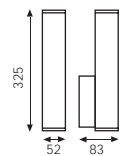

Ura LED IP44

16/3297 LED LED 5,4W Lum.660 CRI >80
Cromo/Chrome
Metal-Metacrilato
Metal-Methacrylate

16/3298 LED Ura