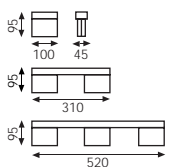

Foco LED IP44

4096/B1 LED

LED 1x3W Lum.450 CRI>80

4096/R2 LED

LED 2x3W Lum.900 CRI>80

4096/R3

LED 3x3W Lum.1350 CRI>80

Cromo/Chrome

Metal/Metacrilato

Metal/Methacrylate