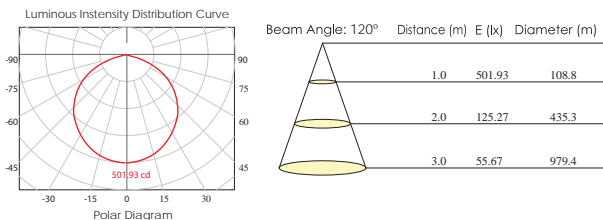

Directo a Red
Built-in Driver
AC INPUT 100V-240V

Kiku LED

21 ↑
21 ↓

Ø170
Ø225

3437/17 LED
LED 12W Lum. 1080 CRI>80

3437/22 LED
LED 18W Lum. 1620 CRI>80

Blanco/White. ☐
Acrílico/Acrylic. ☐

LED 4000K

Agujero corte/
Cutting hole. Ø155mm

Agujero corte/
Cutting hole. Ø210mm

Miru LED

21 ↑
21 ↓

Ø170
Ø225

3438/17 LED
LED 12W Lum. 1040 CRI>80

3438/22 LED
LED 18W Lum. 1450 CRI>80

Blanco/White. ☐
Acrílico/Acrylic. ☐

LED 4000K

Agujero corte/
Cutting hole. 155mm

Agujero corte/
Cutting hole. 210mm

3437/22