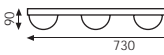

Boni LED IP44