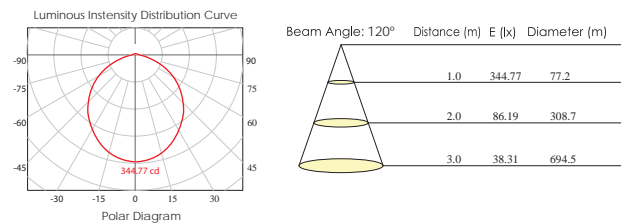

Directo a Red
Built-in Driver
AC INPUT 100V-240V

Kiku LED

21 ↑
21 ↓

Ø170
Ø225

3437/17 LED
LED 12W Lum. 1080 CRI>80

3437/22 LED
LED 18W Lum. 1620 CRI>80

Blanco/White. ☐
Acrílico/Acrylic. ☐

LED 4000K

Agujero corte/
Cutting hole. Ø155mm

Agujero corte/
Cutting hole. Ø210mm

Miru LED

21 ↑
21 ↓

Ø170
Ø225

3438/17 LED
LED 12W Lum. 1040 CRI>80

3438/22 LED
LED 18W Lum. 1450 CRI>80

Blanco/White. ☐
Acrílico/Acrylic. ☐

LED 4000K

Agujero corte/
Cutting hole. 155mm

Agujero corte/
Cutting hole. 210mm

3438/16