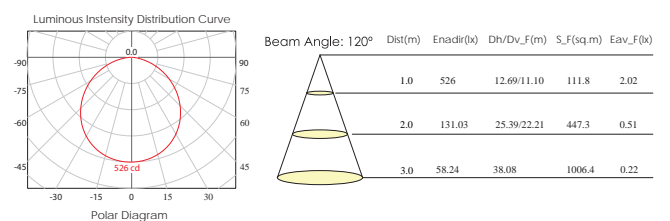

Extra Planos / Extra Flat

3435 *Kore* LED

3435/9 LED LED 6W Lum. 420 CRI>80
3435/14 LED LED 12W Lum. 950 CRI>80
3435/19 LED LED 18W Lum. 1450 CRI>80
Blanco/White.
Aluminio/Acrílico
Aluminium/Acrylic.
LED 3000K

Ø90
Ø140
Ø190

↓ 24

3435/9

3435/14

3435/19