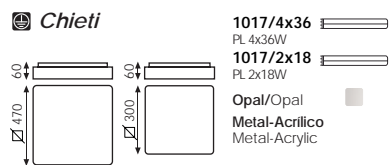

* Bombillas incluidas/ Bulbs included