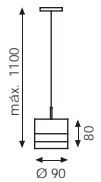

Austral LED

3455/1 LED LED 1x8W Lum.720 CRI >80

Blanco roto/Off white ☐
Aluminio-PC/Aluminum-PC