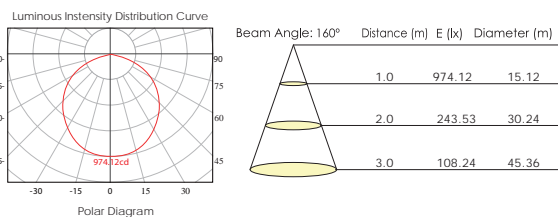

38  
400  
500  
600

3234/40

3234/50

3234/60

3420/90

Luminous Intensity Distribution Curve

Beam Angle: 160° Distance (m) E (lx) Diameter (m)

Distance (m)	E (lx)	Diameter (m)
1.0	1084.51	14.16
2.0	271.13	28.32
3.0	120.50	42.48