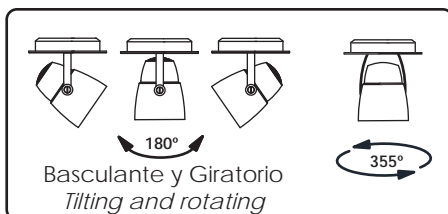

Blanco/White

Aluminio/Aluminium.

 **Agujero corte/**  
Cutting hole.  
Ø150mm

3416/16

Luminous Intensity Distribution Curve

Distance (m)	E (lx)	Diameter (m)
1.0	2300	0.67
2.0	1209	1.35
3.0	537.5	2.03