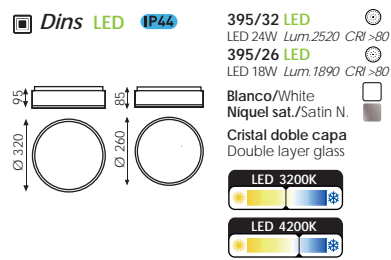

395/32 *Dins*
optional LED

395/26 *Dins*
optional LED