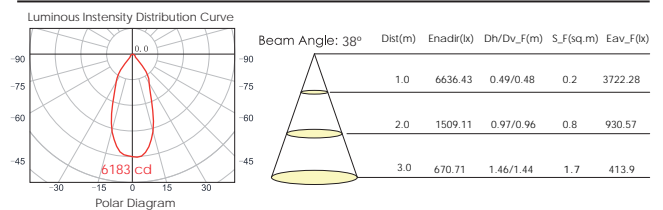

Apex LED IP20

3412/10 LED
COB LED 13W Lum. 891 CRI>80

Blanco/White
Metal/Metal

LED 3000K

150-170
Ø100

Basculante y rotatorio
Tilting and rotating

3412/10