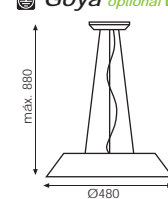

Goya optional LED

5388 Col.
E27 4x15W
5388 Col. LED
LED 36W Lum.2480 CRI>80

Blanco/White
Difusor acrílico
Acrylic diffuser