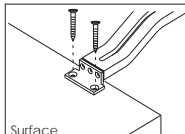

ACCESORIO PARA MADERA INCLUIDO
FURNITURE ACCESSORY INCLUDED

16/3309