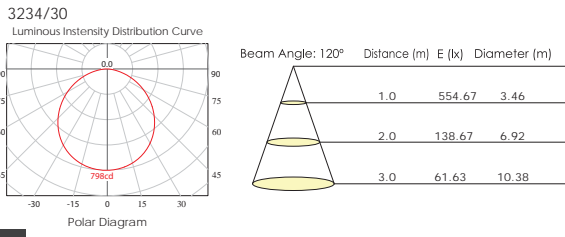

Sky Box LED IP23

3234/12 LED 8W
LED 8W Lum 400. CRI>80

3234/18 LED 15W
LED 15W Lum 1050. CRI>80

3234/22 LED 22W
LED 22W Lum 1560. CRI>80

3234/30 LED 30W
LED 30W Lum 2400. CRI>80

Bianco/White. ☐
Plata/Silver. ☐

Aluminio/Acrilico ☐
Aluminium/Acrylic. ☐

DISPONIBLE EN / AVAILABLE IN

LED 3200K ☐ Y/AND ☐ LED 4200K ☐

↑ 38

□ 120
□ 180
□ 220
□ 300