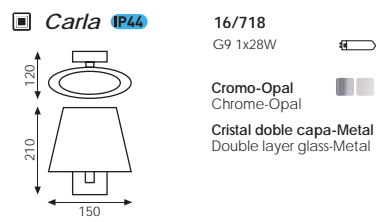

**Noa LED**

**16/738 LED**  
LED 2X1W Lum.315 CRI >80

Niquel satinado  
Satin Nickel

Metal-Metacrilato  
Metal-Methacrylate

LED 3200K

16/3036 LED Crea

16/3035 LED Deco

**Crea LED**