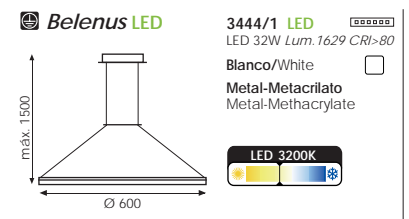

3444/2 LED Belenus