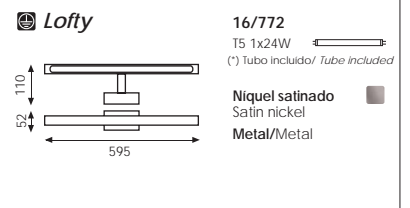

16/772 *Lofty* (*)