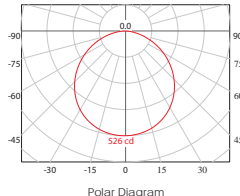

Beam Angle: 120° Dist(m) Enadr(lx) Dh/Dv_F(m) S_F(sq.m) Eav_F(lx)

Dist(m)	Enadr(lx)	Dh/Dv_F(m)	S_F(sq.m)	Eav_F(lx)
1.0	492	13.89/11.33	124.5	1.72
2.0	123.03	27.78/22.65	498	0.43
3.0	54.68	41.67/33.98	1006.4	0.22

Roku LED IP20

24