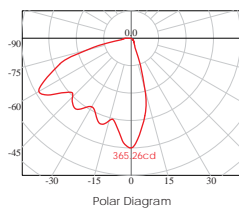

3440/26

Luminous Intensity Distribution Curve

Beam Angle: 88.4°

Distance(m)	E(x)	Diameter(m)
1.0	365.26	1.945
2.0	91.31	3.890
3.0	40.58	5.835

3412/10 *Apex* LED

**Apex LED** IP20

**3412/10 LED**  
COB LED 13W Lum. 891 CRI>80