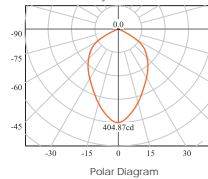

Luminous Intensity Distribution Curve

Beam Angle: 80°

Distance (m)	E (lx)	Diameter (m)
1.0	404.87	1.669
2.0	101.22	3.339
3.0	44.99	5.008

3235/12

Luminous Intensity Distribution Curve

Beam Angle: 100°

Distance (m)	E (lx)	Diameter (m)
1.0	478.47	2.305
2.0	119.62	4.610
3.0	53.16	6.914