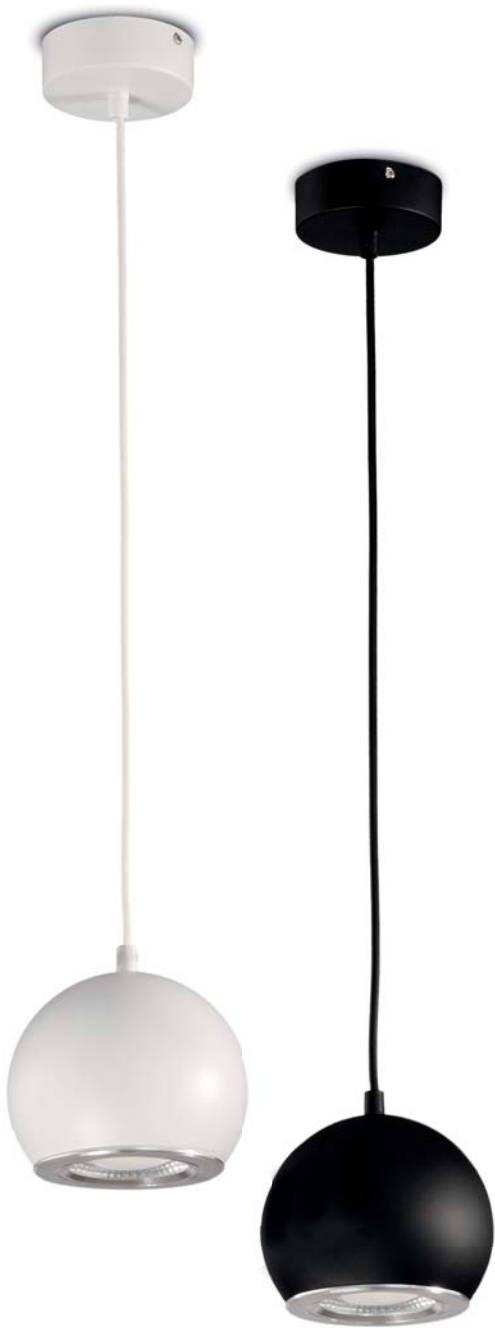

Blanco/Negro  
 White/Black

Aluminio/Acrylic  
 Aluminium/Acrylic

LED 3200K

3235/70 Colg.

Luminous Intensity Distribution Curve

Beam Angle: 80°	Distance (m)	E (lx)	Diameter (m)
	1.0	404.87	1.669
	2.0	101.22	3.339
	3.0	44.99	5.008