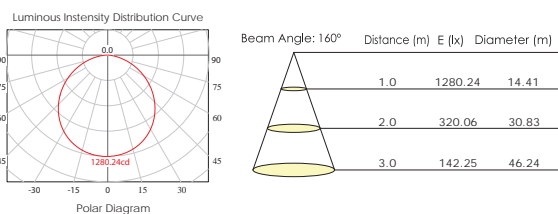

38  
400  
500  
600

3234/40

3234/50

3234/60

3420/90

Luminous Intensity Distribution Curve

Beam Angle: 160° Distance (m) E (lx) Diameter (m)

Distance (m)	E (lx)	Diameter (m)
1.0	1084.51	14.16
2.0	271.13	28.32
3.0	120.50	42.48