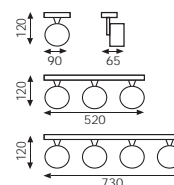

Tinga LED IP44

4035/B1 LED [ ]

LED 1x3W Lum 200 CRI>80

4035/R3 LED [ ]

LED 3x3W Lum 600 CRI>80

4035/R4 LED [ ]

LED 4x3W Lum 800 CRI>80

Cromo/Chrome [ ]

Metal/Metacrilato [ ]

Metal/Methacrylate [ ]