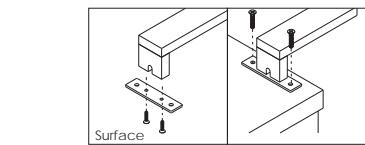

ACCESORIO PARA MADERA INCLUIDO
FURNITURE ACCESSORY INCLUDED