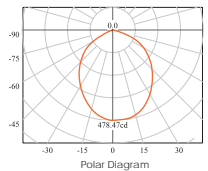

Luminous Intensity Distribution Curve

Beam Angle: 80°

Distance (m)	E (lx)	Diameter (m)
1.0	404.87	1.669
2.0	101.22	3.339
3.0	44.99	5.008

3235/12

Luminous Intensity Distribution Curve

Beam Angle: 100°

Distance (m)	E (lx)	Diameter (m)
1.0	478.47	2.305
2.0	119.62	4.610
3.0	53.16	6.914