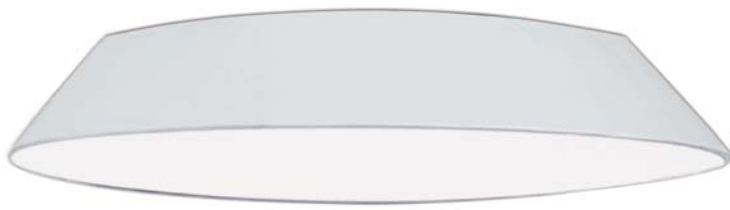

# LED

Ø500

LED

LED

LED

 **Moon LED**   
 Opal/Opal   
 Cristal doble capa  
 Double layer glass

**969/28 LED**   
 LED 18W Lum.1890 CRI>80  
**969/35 LED**   
 LED 24W Lum.2520 CRI>80  
**969/50 LED**   
 LED 36W Lum.4000 CRI>80