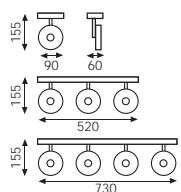

Lux LED IP44