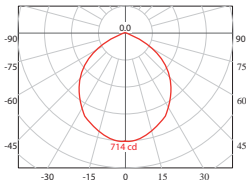

#### 3426/16

Luminous Intensity Distribution Curve

Polar Diagram

Beam Angle: 120° Distance (m) E (lx) Diameter (m)

Distance (m)	E (lx)	Diameter (m)
1.0	425.92	5.67
2.0	106.48	11.34
3.0	47.32	17.01

#### 3426/22

Luminous Intensity Distribution Curve

Polar Diagram

Beam Angle: 120° Distance (m) E (lx) Diameter (m)

Distance (m)	E (lx)	Diameter (m)
1.0	741.41	7.16
2.0	178.60	14.33
3.0	79.38	21.49