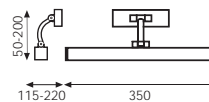

Boston LED

16/752

LED 1x4W Lum. 440 CRI>80

Niquel sat./Satin N.

Cuero/Antique brass

Metal/Metal