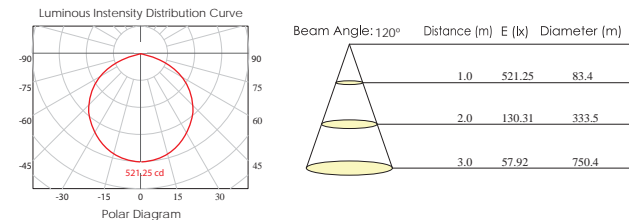

Directo a Red
Built-in Driver
AC INPUT 100V-240V

Kiku LED

21 ↑
21 ↓

Ø170
Ø225

3437/17 LED
LED 12W Lum. 1080 CRI>80

3437/22 LED
LED 18W Lum. 1620 CRI>80

Blanco/White. ☐
Acrílico/Acrylic. ☐

LED 4000K

Agujero corte/
Cutting hole. Ø155mm

Agujero corte/
Cutting hole. Ø210mm

Miru LED

21 ↑
21 ↓

Ø170
Ø225

3438/17 LED
LED 12W Lum. 1040 CRI>80

3438/22 LED
LED 18W Lum. 1450 CRI>80

Blanco/White. ☐
Acrílico/Acrylic. ☐

LED 4000K

Agujero corte/
Cutting hole. 155mm

Agujero corte/
Cutting hole. 210mm

3438/22