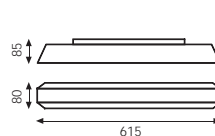

16/680

T5 1x24W

Plata/Silver
Aluminio-Acrílico
Aluminium-Acrylic

(*) Tubo incluido/Tube included