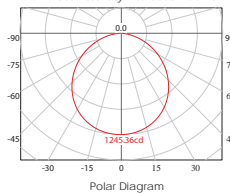

3420/120

Luminous Intensity Distribution Curve

Beam Angle: 160° Distance (m) E (lx) Diameter (m)

Distance (m)	E (lx)	Diameter (m)
1.0	1245.36	214.81
2.0	311.34	429.63
3.0	138.37	644.44