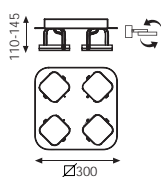

Maji LED IP44

4103/P4 LED
LED 16x1W Lum 1760 CRI>80
Cromo/Chrome
Metal-Metacrilato
Metal-Methacrylate

Maji LED IP44