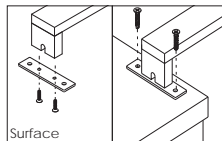

ACCESORIO PARA MADERA INCLUIDO
FURNITURE ACCESSORY INCLUDED

Nero LED IP44

16/3311 LED

LED 4x1W Lum. 205 CRI >80

Cromo/Chrome

Metal-Metacrilato
Metal-Methacrylate

LED 4200K