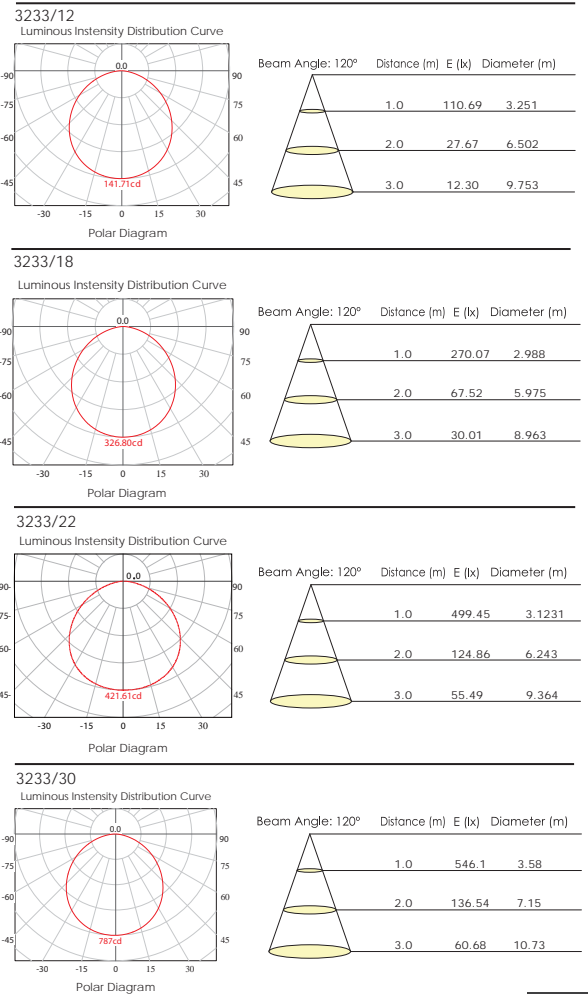

Sky Spot LED IP23

3233/12 LED	LED 8W Lum.400 CRI>80
3233/18 LED	LED 15W Lum.1050 CRI>80
3233/22 LED	LED 22W Lum.1560 CRI>80
3233/30 LED	LED 30W Lum.2400 CRI>80

Ø120
Ø180
Ø220
Ø300

38

Blanco/White
Plata/Silver

Aluminio-Acrylic
Aluminium-Acrylic

DISPONIBLE EN / AVAILABLE IN

LED 3200K Y/AND LED 4200K