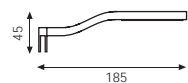

16/3309 LED **Bimba**

Bimba LED IP44