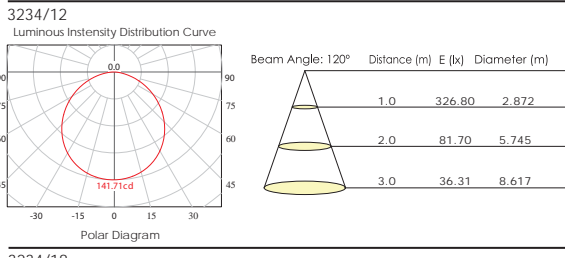

Sky Box LED IP23

3234/12 LED 8W
LED 8W Lum 400. CRI>80

3234/18 LED 15W
LED 15W Lum 1050. CRI>80

3234/22 LED 22W
LED 22W Lum 1560. CRI>80

3234/30 LED 30W
LED 30W Lum 2400. CRI>80

Bianco/White. ☐
Plata/Silver. ☐

Aluminio/Acrilico ☐
Aluminium/Acrylic. ☐

DISPONIBLE EN / AVAILABLE IN

LED 3200K ☐ Y/AND ☐ LED 4200K ☐

↑ 38

□ 120
□ 180
□ 220
□ 300