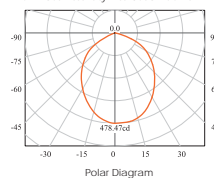

3251/12

Luminous Intensity Distribution Curve

Beam Angle: 100°	Distance (m)	E (lx)	Diameter (m)
	1.0	478.47	2.305
	2.0	119.62	4.610
	3.0	53.16	6.914

Atrezzo LED IP20

3251/9 LED
COB LED 8W Lum 755. CRI>80

3251/12 LED
COB LED 12W Lum 1118. CRI>80

Blanco/White
Negro/Black.

Aluminio/Acrylic
Aluminium/Acrylic.

LED 3200K