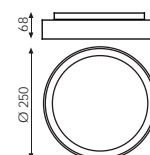

2013 LED *Tilo*

Tilo LED IP54

2013/30 LED

LED 15W Lum.1750 CRI >80

Gris /Grey

Aluminio-Acrylic
Aluminium-Acrylic