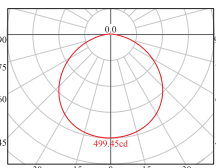

Beam Angle: 120° Distance (m) E (lx) Diameter (m)

1.0	270.07	2.988
2.0	67.52	5.975
3.0	30.01	8.963

3291/22

Luminous Intensity Distribution Curve

Beam Angle: 120° Distance (m) E (lx) Diameter (m)

1.0	499.45	3.121
2.0	124.86	6.243
3.0	55.49	9.364