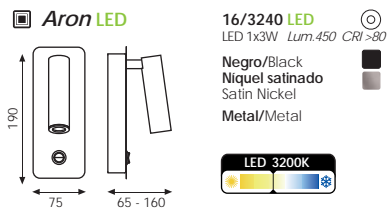

LED 3W Lum.315 CRI>80

Blanco/ White 

Marrón/ Brown 

Metal/ Metal 

16/3241 LED **Arnie**

EMPOTRABLE / RECESSED

16/3240 LED **Aron**

16/3362 *Elsa*