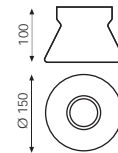

Mini Spot

521 *Smart*

Smart

521
GU10 1x50W

Opal-Cromo
Opal-Chrome

Cristal doble capa
Double layer glass

Tris

3118/20
E27 1x20W

Opal/Opal

Cristal doble capa
Double layer glass

3118/20 *Tris*