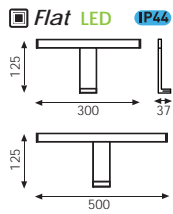

Flat LED IP44
16/3202-31 LED
LED 5W Lum. 525 CRI >80
16/3202-53 LED
LED 8W Lum. 840 CRI >80
Cromo/Chrome
Metal-Metacrilato
Metal-Methacrylate
LED 4200K