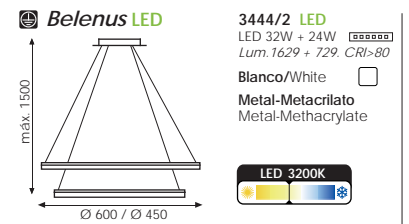

3444/2 LED Belenus