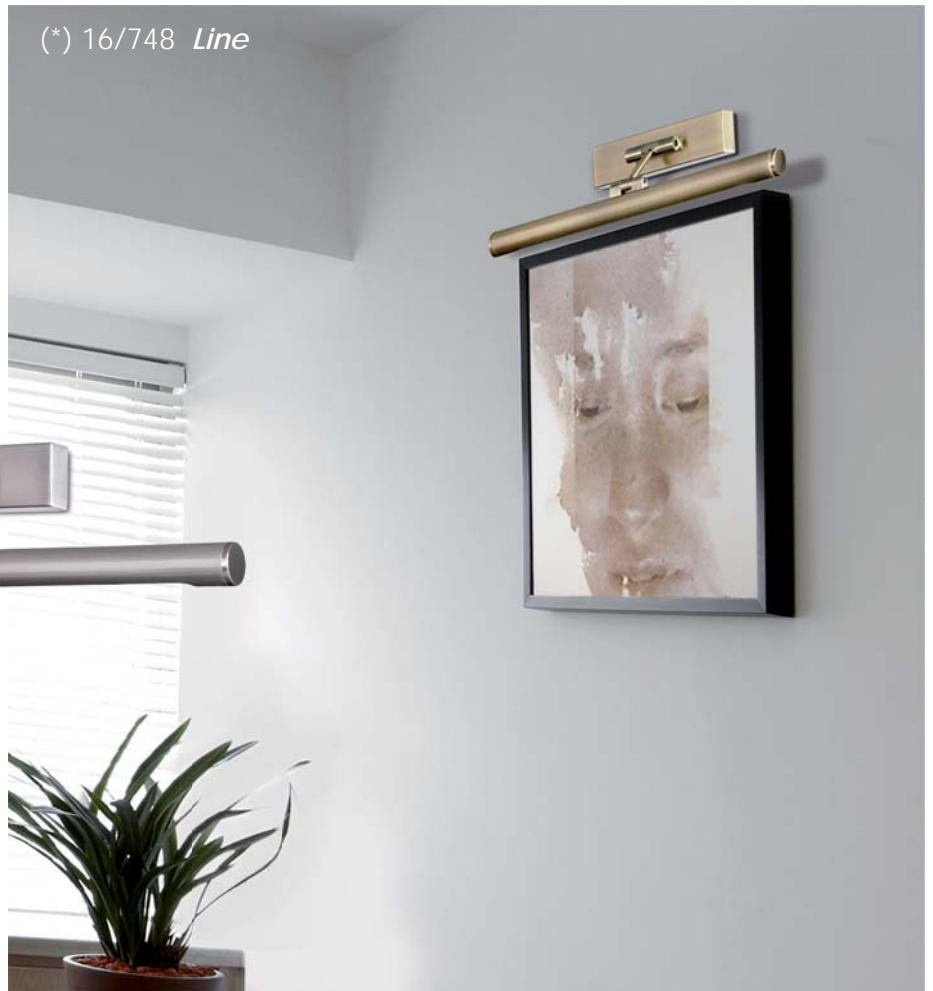

Cuero/Antique brass

Metal/Metal

(\*) Tubo incluido / Tube included

(\*) 16/748 Line

16/752 LED Boston

Boston LED

16/752

LED 1x4W Lum. 440 CRI>80