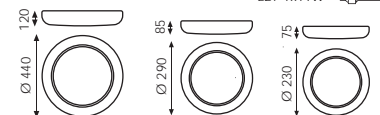

Opal-Cromo
Opal-Chrome

Cristal doble capa
Double layer glass

Byron

Opal-Cromo
Opal-Chrome

Cristal doble capa
Double layer glass

834/44

E27 3x20W

834/29

E27 2x15W

834/23

E27 1x11W