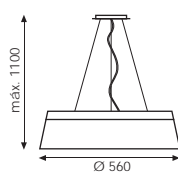

UKKO LED

3294 Col. LED

LED 32W Lum.3555 CRI >80

Gris/Grey
Marrón/Brown
Tela-Metal
Textile-Metal