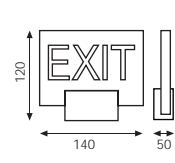

16/3036 LED   
LED 2x1W Lum.315 CRI >80

Niquel satinado   
Satin Nickel  
Metal-Metacrilato  
Metal-Methacrylate

**Deco LED**

16/3035 LED   
LED 2x1W Lum.315 CRI >80

Niquel satinado   
Satin Nickel  
Metal-Metacrilato  
Metal-Methacrylate