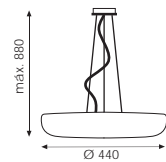

Byron

5834 Col.
E27 3x20W