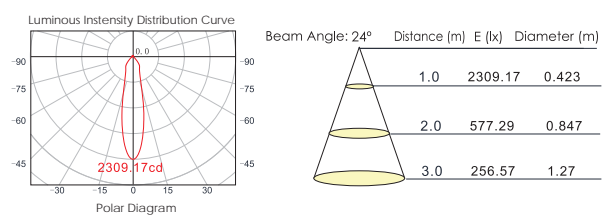

Kaku

3293 LED
COB LED 12W Lum 888

Blanco/Blanco
White/White
Blanco/Cromo
White/Chrome

Aluminio/Aluminium

LED 3200K

Ø80mm Agujero corte/
Cutting hole.

IP20
IP23

3293