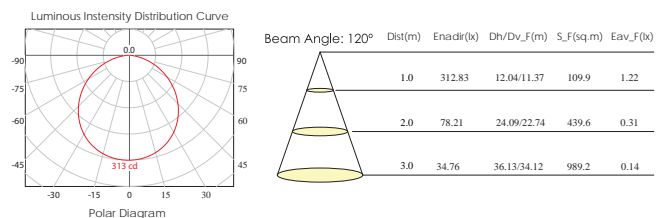

Extra Planos / Extra Flat

3435 *Kore* LED

3435/9 LED LED 6W Lum. 420 CRI>80
3435/14 LED LED 12W Lum. 950 CRI>80
3435/19 LED LED 18W Lum. 1450 CRI>80
Blanco/White.
Aluminio/Acrílico
Aluminium/Acrylic.
LED 3000K

Ø90
Ø140
Ø190

↓ 24

3435/9

3435/14

3435/19