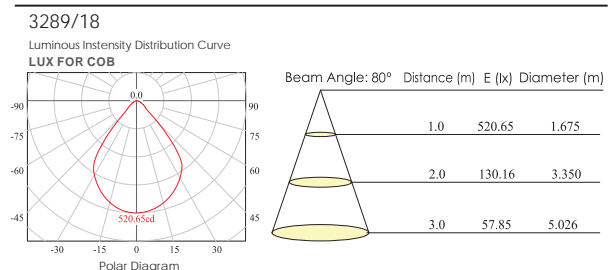

Rexa LED 3289/12 LED LED SMD 3W+COB 7W Lum. 856 CRI>80	Agujero corte/ Cutting hole. 105mm
	3289/18 LED LED SMD 7W+COB 15W Lum. 1693 CRI>80 Blanco texturado/Tex.White Aluminio/Aluminium	Agujero corte/ Cutting hole. 160mm
DISPONIBLE EN / AVAILABLE IN LED 3200K Y/AND LED 4200K