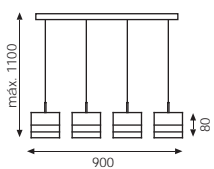

Austral LED

3455/R4 LED 4x8W Lum.2880 CRI >80

Blanco roto/Off white ☐
Aluminio-PC/Aluminum-PC