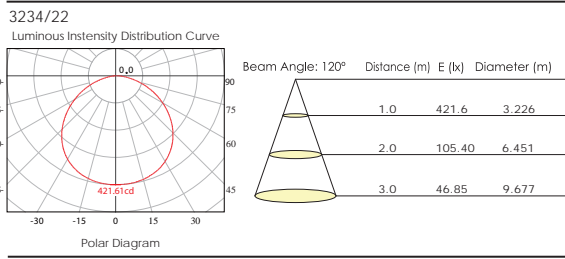

Sky Box LED IP23

3234/12 LED 8W
LED 8W Lum 400. CRI>80

3234/18 LED 15W
LED 15W Lum 1050. CRI>80

3234/22 LED 22W
LED 22W Lum 1560. CRI>80

3234/30 LED 30W
LED 30W Lum 2400. CRI>80

Bianco/White. ☐
Plata/Silver. ☐

Aluminio/Acrilico ☐
Aluminium/Acrylic. ☐

DISPONIBLE EN / AVAILABLE IN

LED 3200K ☐ Y/AND ☐ LED 4200K ☐

↑ 38

□ 120
□ 180
□ 220
□ 300