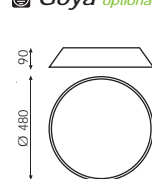

Goya optional LED

388
E27 4x15W
388 LED
LED 36W Lum.2480 CRI>80

Blanco/White
Difusor acrílico
Acrylic diffuser