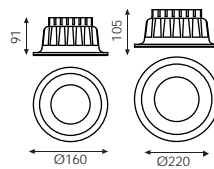

Shiro LED

3427/16 LED [ ] LED 13+2W Lum. 1050 CRI>80

3427/22 LED [ ] LED 27+3W Lum. 2100 CRI>80

Blanco/White ☐

Acrílico/Acrylic ☐

LED 4000K

Agujero corte/
Cutting hole. Ø140mm

Agujero corte/
Cutting hole. Ø210mm