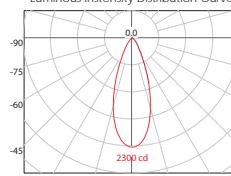

Blanco/White

Aluminio/Aluminium.

 **Agujero corte/**  
Cutting hole.  
Ø150mm

3416/16

Luminous Intensity Distribution Curve

Distance (m)	E (lx)	Diameter (m)
1.0	2300	0.67
2.0	1209	1.35
3.0	537.5	2.03