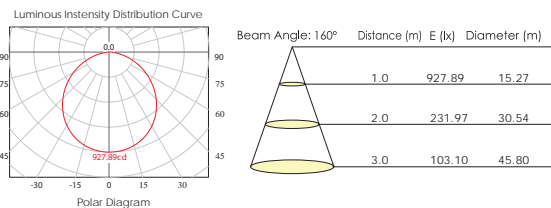

38  
400  
500  
600

3234/40

3234/50

3234/60

3420/90

Luminous Intensity Distribution Curve

Beam Angle: 160° Distance (m) E (lx) Diameter (m)

Distance (m)	E (lx)	Diameter (m)
1.0	1084.51	14.16
2.0	271.13	28.32
3.0	120.50	42.48