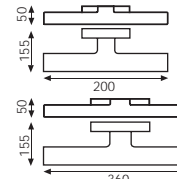

16/3017-36 LED

LED 8W Lum. 880 CRI >80

Blanco texturado

Textured white

Metal-Metacrilato

Metal-Methacrylate

LED 3200K

490 *Esus*