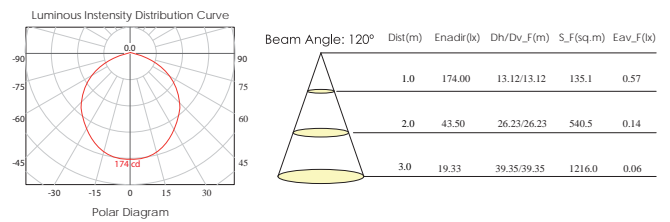

Extra Planos / Extra Flat

3435 *Kore* LED

3435/9 LED LED 6W Lum. 420 CRI>80
3435/14 LED LED 12W Lum. 950 CRI>80
3435/19 LED LED 18W Lum. 1450 CRI>80
Blanco/White.
Aluminio/Acrílico
Aluminium/Acrylic.
LED 3000K

Ø90
Ø140
Ø190

↓ 24

3435/9

3435/14

3435/19