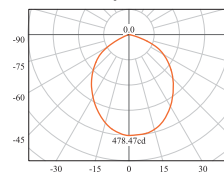

3196

Luminous Intensity Distribution Curve