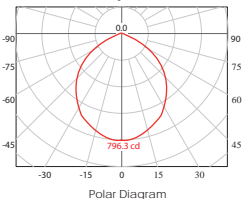

#### 3426/22

Luminous Intensity Distribution Curve

Polar Diagram

Beam Angle: 120° Distance (m) E (lx) Diameter (m)

Distance (m)	E (lx)	Diameter (m)
1.0	741.41	7.16
2.0	178.60	14.33
3.0	79.38	21.49

Agujero corte/  
Cutting hole.

Ø210mm

3427 *Shiro* LED

3427/16

Luminous Intensity Distribution Curve

Beam Angle: 120° Distance (m) E (lx) Diameter (m)

3427/22

Luminous Intensity Distribution Curve