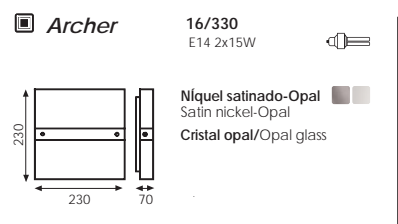

**Noa LED**

**16/738 LED**  
LED 2X1W Lum.315 CRI >80

Niquel satinado  
Satin Nickel

Metal-Metacrilato  
Metal-Methacrylate

LED 3200K

16/3036 LED Crea

16/3035 LED Deco

**Crea LED**