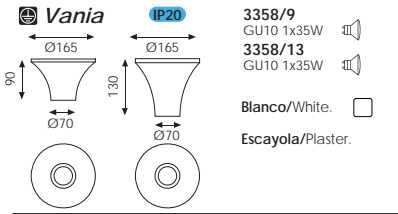

3229 Samu LED