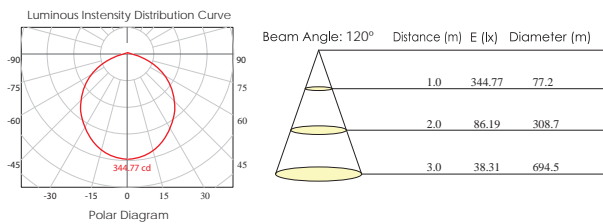

Directo a Red
Built-in Driver
AC INPUT 100V-240V

Kiku LED

21 ↑
21 ↓

Ø170
Ø225

3437/17 LED
LED 12W Lum. 1080 CRI>80

3437/22 LED
LED 18W Lum. 1620 CRI>80

Blanco/White. ☐
Acrílico/Acrylic. ☐

LED 4000K

Agujero corte/
Cutting hole. Ø155mm

Agujero corte/
Cutting hole. Ø210mm

Miru LED

21 ↑
21 ↓

Ø170
Ø225

3438/17 LED
LED 12W Lum. 1040 CRI>80

3438/22 LED
LED 18W Lum. 1450 CRI>80

Blanco/White. ☐
Acrílico/Acrylic. ☐

LED 4000K

Agujero corte/
Cutting hole. 155mm

Agujero corte/
Cutting hole. 210mm

3437/16