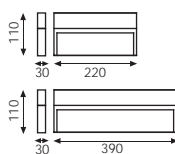

Bora LED IP44

16/3269-22 LED

LED 6W Lum. 636 CRI>80

16/3269-40 LED

LED 12W Lum. 1272 CRI>80

Cromo/Chrome
Metal-Metacrilato
Metal-Methacrylate

LED 4200K

Viz IP23