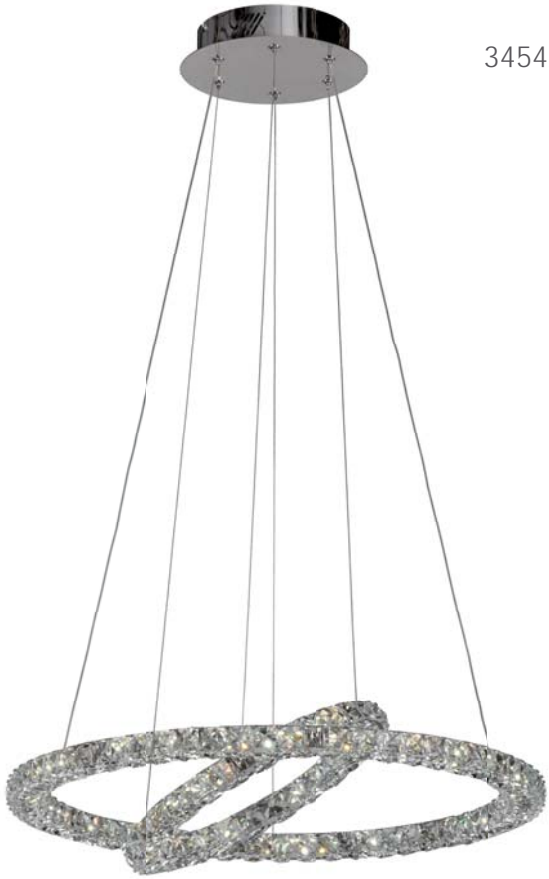

3454/60+30 LED Horus