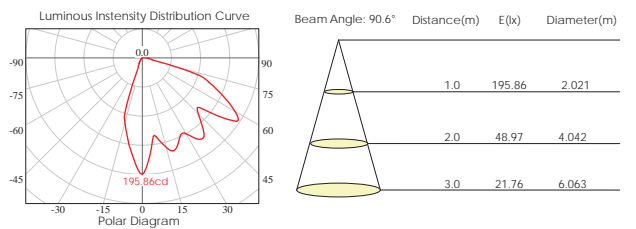

Sawa LED IP20

16/3439 LED
COB LED 1x5W Lum. 675 CRI>80
Blanco/White.
Metal/Metal.

LED 3000K

Basculante y rotatorio
Tilting and rotating

16/3439