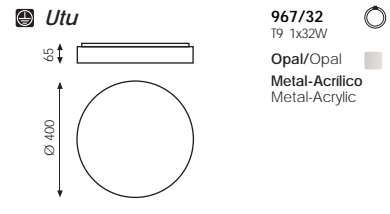

967 *Utu*

* Bombillas incluidas/ Bulbs included