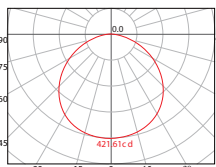

Beam Angle: 120° Distance (m) E (lx) Diameter (m)

1.0	270.07	2.988
2.0	67.52	5.975
3.0	30.01	8.963

3291/22

Luminous Intensity Distribution Curve

Beam Angle: 120° Distance (m) E (lx) Diameter (m)

1.0	499.45	3.121
2.0	124.86	6.243
3.0	55.49	9.364

3292/18

Luminous Intensity Distribution Curve

Beam Angle: 120° Distance (m) E (lx) Diameter (m)

1.0	326.80	2.872
2.0	81.70	5.745
3.0	36.31	8.617

3292/22

Luminous Intensity Distribution Curve

Beam Angle: 120° Distance (m) E (lx) Diameter (m)