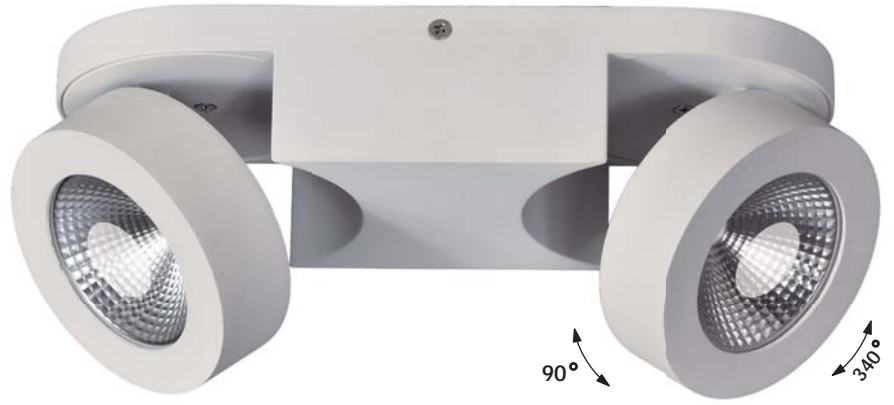

3440 *Sawa* LED

Sawa LED IP20

3440/26 LED
COB LED 2x5W Lum. 1350 CRI>80
Blanco/White.
Metal/Metal.

LED 3000K

Basculante y rotatorio
Tilting and rotating

3440/26

Luminous Intensity Distribution Curve

Beam Angle: 88.4°

Distance(m)	E(x)	Diameter(m)
1.0	365.26	1.945
2.0	91.31	3.890
3.0	40.58	5.835