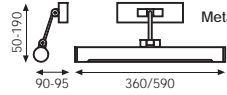

Line

16/748-42

T5 1x8W

16/748-65

T5 1x13W

Niquel satinado/Sat.N

Cuero/Antique brass

Metal/Metal

(*) Tubo incluido / Tube included

(*) 16/748 Line