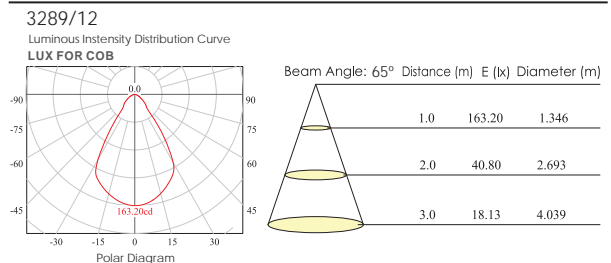

Rexa LED 3289/12 LED LED SMD 3W+COB 7W Lum. 856 CRI>80	Agujero corte/ Cutting hole. 105mm
	3289/18 LED LED SMD 7W+COB 15W Lum. 1693 CRI>80 Blanco texturado/Tex.White Aluminio/Aluminium	Agujero corte/ Cutting hole. 160mm
DISPONIBLE EN / AVAILABLE IN LED 3200K Y/AND LED 4200K