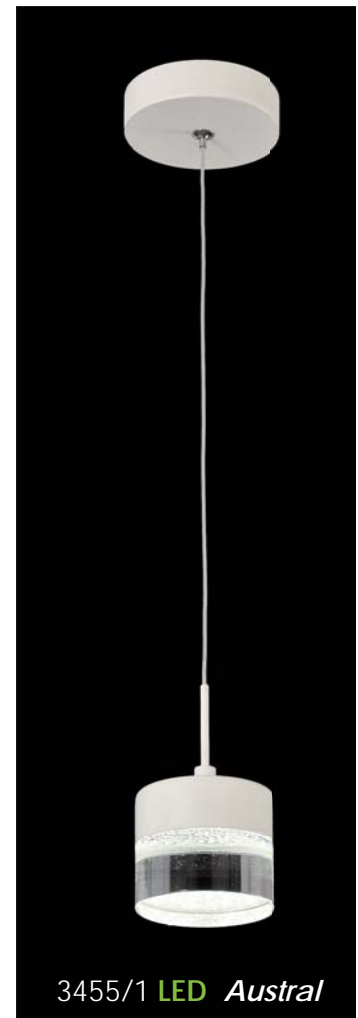

3455/R4 LED Austral

Austral LED

3455/R4 LED 4x8W Lum.2880 CRI >80

Blanco roto/Off white ☐
Aluminio-PC/Aluminum-PC

Austral LED

3455/1 LED LED 1x8W Lum.720 CRI >80

Blanco roto/Off white ☐
Aluminio-PC/Aluminum-PC