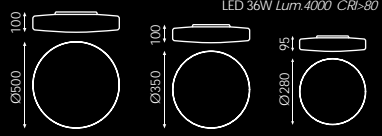

# LED

Ø500

LED

LED

LED

 **Moon LED**   
 Opal/Opal   
 Cristal doble capa  
 Double layer glass

**969/28 LED**   
 LED 18W Lum.1890 CRI>80  
**969/35 LED**   
 LED 24W Lum.2520 CRI>80  
**969/50 LED**   
 LED 36W Lum.4000 CRI>80