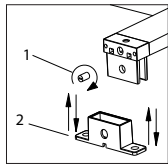

ACCESORIO PARA MADERA INCLUIDO  
 FURNITURE ACCESSORY INCLUDED

16/3202-53 LED Flat

16/3202-31 LED Flat

16/3296 LED Jal

**Jal LED IP44**  
**16/3296 LED**  
 LED 3.3W Lum. 315 CRI >80  
 Opal-Cromo  
 Opal-Chrome  
 Cristal doble capa  
 Double layer glass  
**LED 4200K**