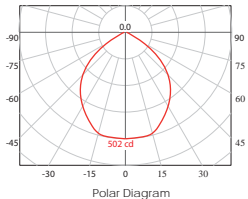

#### 3426/22

Luminous Intensity Distribution Curve

Polar Diagram

Beam Angle: 120° Distance (m) E (lx) Diameter (m)

Distance (m)	E (lx)	Diameter (m)
1.0	741.41	7.16
2.0	178.60	14.33
3.0	79.38	21.49

Agujero corte/  
Cutting hole.

Ø210mm

3427 *Shiro* LED

3427/16

Luminous Intensity Distribution Curve

Beam Angle: 120° Distance (m) E (lx) Diameter (m)

3427/22

Luminous Intensity Distribution Curve