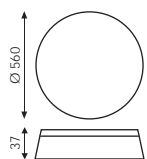

UKKO LED

3294 LED

LED 32W Lum.3555 CRI >80

Gris/Grey
Marrón/Brown
Tela-Metal
Textile-Metal