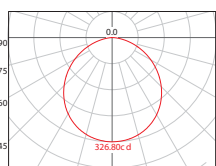

Beam Angle: 120° Distance (m) E (lx) Diameter (m)

1.0	270.07	2.988
2.0	67.52	5.975
3.0	30.01	8.963

3291/22

Luminous Intensity Distribution Curve

Beam Angle: 120° Distance (m) E (lx) Diameter (m)

1.0	499.45	3.121
2.0	124.86	6.243
3.0	55.49	9.364

3292/18

Luminous Intensity Distribution Curve

Beam Angle: 120° Distance (m) E (lx) Diameter (m)

1.0	326.80	2.872
2.0	81.70	5.745
3.0	36.31	8.617

3292/22

Luminous Intensity Distribution Curve

Beam Angle: 120° Distance (m) E (lx) Diameter (m)