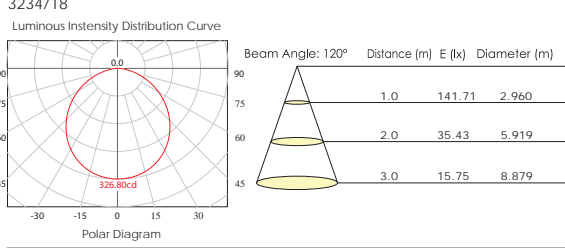

Sky Box LED IP23

3234/12 LED 8W
LED 8W Lum 400. CRI>80

3234/18 LED 15W
LED 15W Lum 1050. CRI>80

3234/22 LED 22W
LED 22W Lum 1560. CRI>80

3234/30 LED 30W
LED 30W Lum 2400. CRI>80

Bianco/White. ☐
Plata/Silver. ☐

Aluminio/Acrilico ☐
Aluminium/Acrylic. ☐

DISPONIBLE EN / AVAILABLE IN

LED 3200K ☐ Y/AND ☐ LED 4200K ☐

↑ 38

□ 120
□ 180
□ 220
□ 300