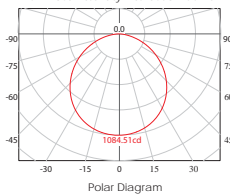

38  
400  
500  
600

3234/40

3234/50

3234/60

3420/90

Luminous Intensity Distribution Curve

Beam Angle: 160° Distance (m) E (lx) Diameter (m)

Distance (m)	E (lx)	Diameter (m)
1.0	1084.51	14.16
2.0	271.13	28.32
3.0	120.50	42.48