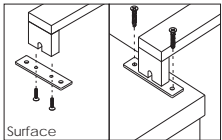

ACCESORIO PARA MADERA INCLUIDO
FURNITURE ACCESSORY INCLUDED

Woda LED IP44

16/3361 LED

LED 4x1W Lum. 280 CRI >80

Cromo/Chrome

Metal-Metacrilato
Metal-Methacrylate

LED 4200K