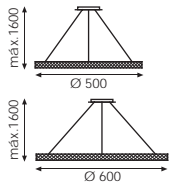

max. 1500  
Ø 600 + Ø 300

LED 4000K 

3454/50 LED Horus

3454/60 LED Horus

**Horus LED**

**3454/50 LED**        
LED 24W Lum.2640 CRI>80  
**3454/60 LED**        
LED 28W Lum.3520 CRI>80  
Cromo/Chrome   
Metal-Cristal/Metal-Glass