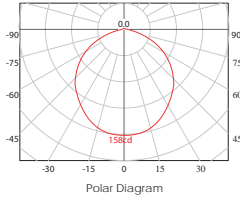

3436/9

Luminous Intensity Distribution Curve

Beam Angle: 120° Dist(m) Enadr(lx) Dh/Dv_F(m) S_F(sq.m) Eav_F(lx)

Dist(m)	Enadr(lx)	Dh/Dv_F(m)	S_F(sq.m)	Eav_F(lx)
1.0	158.15	11.75/12.40	117.3	0.60
2.0	39.54	23.50/24.08	469.4	0.15
3.0	17.57	35.25/37.20	1056.1	0.07

3436/14

Luminous Intensity Distribution Curve