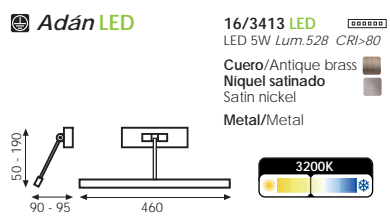

16/3413 *Adán*