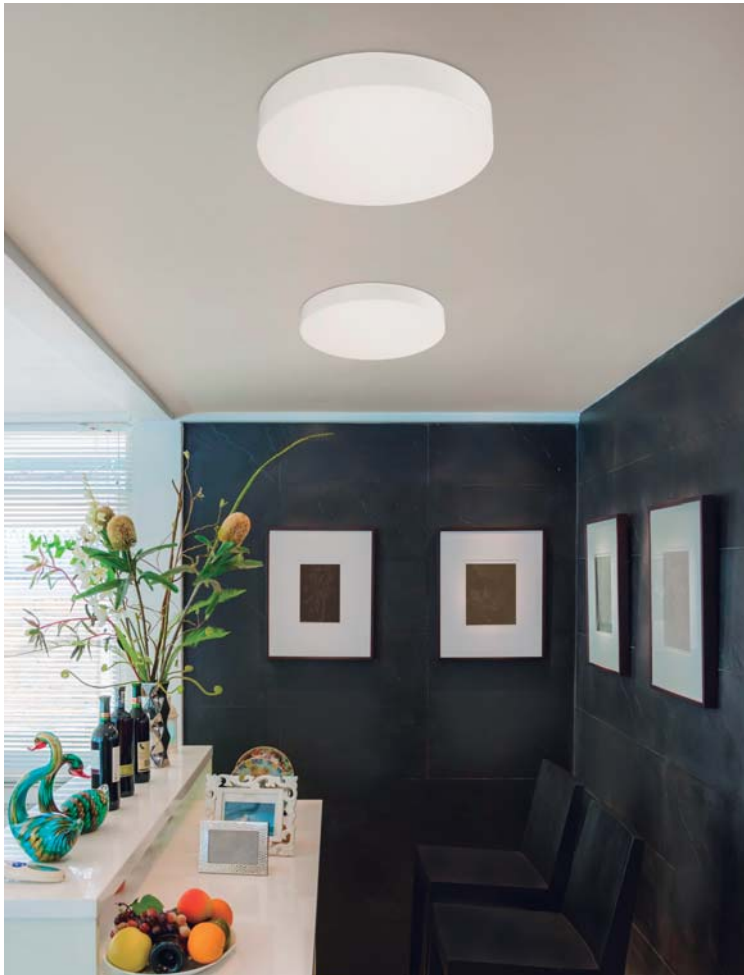

* Bombillas incluidas/ Bulbs included