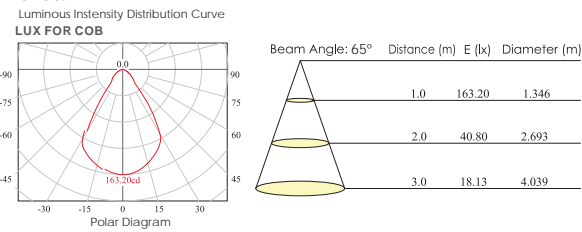

No necesita instalación eléctrica específica.
Funciona con el interruptor habitual.
*It does not need specific installation.
It works with normal switch.*

Bios LED

3288/12 LED
LED SMD 3W+COB 7W CRI>80 Lum 856

3288/18 LED
LED SMD 7W+COB 15W CRI>80 Lum 1693

Blanco texturado/Textured white
Aluminio/Aluminium.

DISPONIBLE EN / AVAILABLE IN
LED 3200K W/AND LED 4200K

Agujero corte/ Cutting hole.
Ø105mm

Agujero corte/ Cutting hole.
Ø160mm

IP20
IP23

3288/12

3288/18