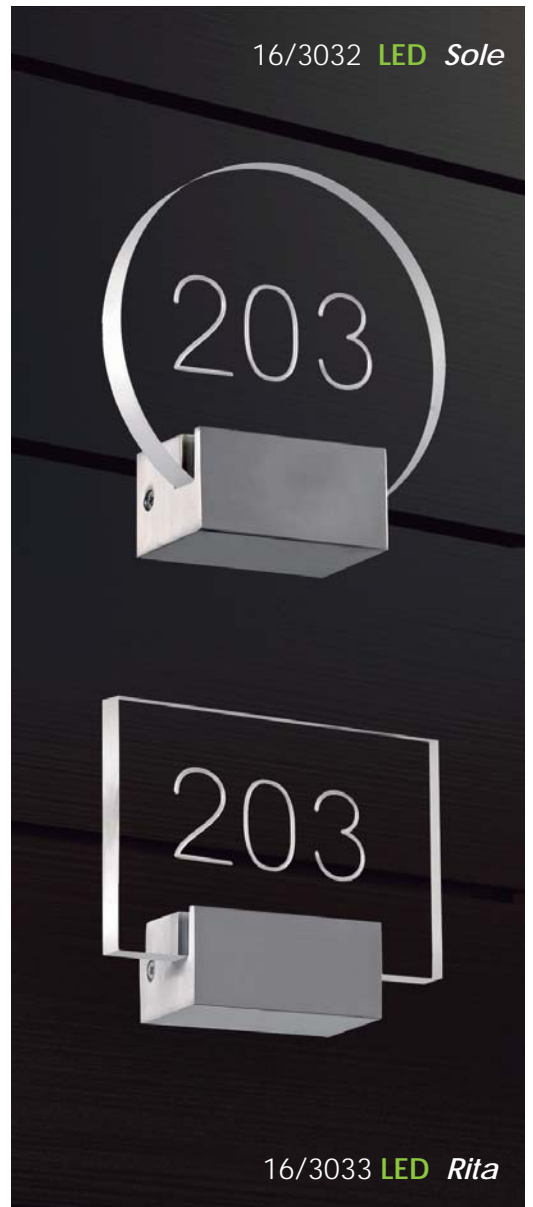

CUSTOM ITEMS

Minimum order required

Sole LED
16/3032 LED
LED 2x1W Lum.315 CRI>80
Niquel satinado
Satin Nickel
Metal-Metacrilato
Metal-Methacrylate
LED 3200K

Rita
16/3033 LED
LED 2x1W Lum.315 CRI>80
Niquel satinado
Satin Nickel
Metal-Metacrilato
Metal-Methacrylate
LED 3200K