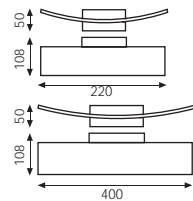

16/3300 LED *Frida*

**Frida LED**

**16/3300 LED**  
LED 6W Lum. 660 CRI >80

**Blanco mate**

Matte white

Escayola-Metacrilato  
Plaster-Methacrylate

16/3268 LED *Pluma*

**Pluma LED**