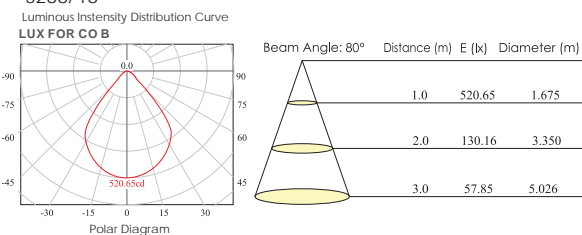

3288/18

Luz indirecta
Indirect lighting
STEP 1