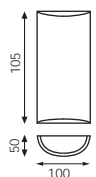

Axel LED

16/3299 LED
LED 2X3,3W Lum.800 CRI >80

Blanco mate
Matt white
Escayola/Plaster