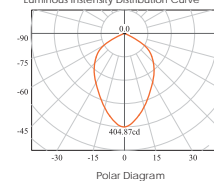

3251 *Atrezzo* LED

3251/9

Luminous Intensity Distribution Curve

Beam Angle: 80°	Distance (m)	E (lx)	Diameter (m)
	1.0	404.87	1.669
	2.0	101.22	3.339
	3.0	44.99	5.008