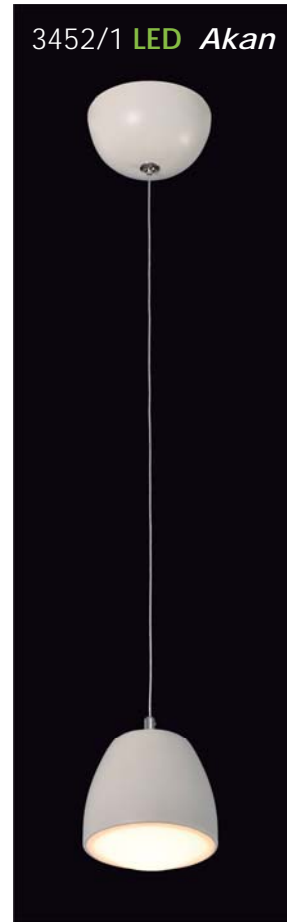

3452/1 LED Akan

Akan LED 3452/1 LED
LED 5W Lum. 495 CRI >80
Blanco/White ☐
Aluminio/Aluminium

max. 1200
100
Ø 100

LED 3200K

Akan LED 3452/4 LED
LED 4x5W Lum. 1980 CRI >80
Blanco/White ☐
Aluminio/Acrylic
Aluminium/Acrylic

max. 1200
900
Ø 900

LED 3200K