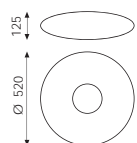

Gorca LED

3167/50 LED
LED 36W Lum.2480 CRI>80

Opal-Cromo
Opal-Chrome

Cristal doble capa
Double layer glass