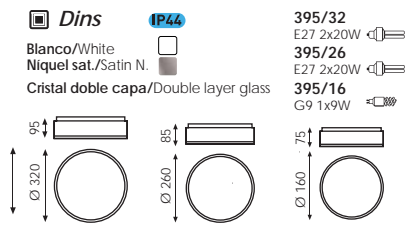

395/32 *Dins*
optional LED

395/26 *Dins*
optional LED