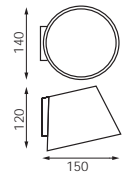

Frida LED

16/3300 LED
LED 6W Lum. 660 CRI >80

Blanco mate

Matte white

Escayola-Metacrilato
Plaster-Methacrylate