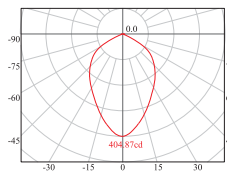

3235/70 Colg.

Luminous Intensity Distribution Curve

Beam Angle: 80°	Distance (m)	E (lx)	Diameter (m)
	1.0	404.87	1.669
	2.0	101.22	3.339
	3.0	44.99	5.008