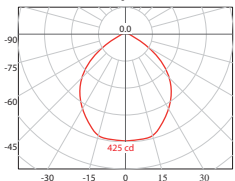

#### 3426/16

Luminous Intensity Distribution Curve

Polar Diagram

Beam Angle: 120° Distance (m) E (lx) Diameter (m)

Distance (m)	E (lx)	Diameter (m)
1.0	425.92	5.67
2.0	106.48	11.34
3.0	47.32	17.01