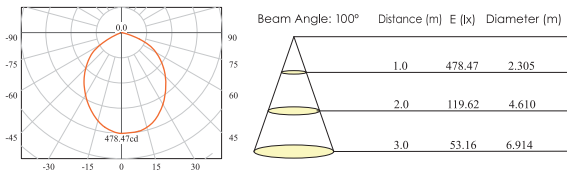

Onna LED (IP20)

3195 LED
COB LED 8W Lum 755, CRI>80

Blanco/Negro
White/Black

Aluminio/Acrylic
Aluminium/Acrylic

LED 3200K

3195

Luminous Intensity Distribution Curve