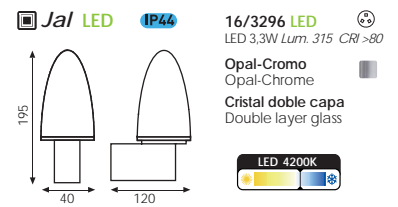

ACCESORIO PARA MADERA INCLUIDO  
 FURNITURE ACCESSORY INCLUDED

16/3202-53 LED Flat

16/3202-31 LED Flat

16/3296 LED Jal

**Jal LED IP44**  
**16/3296 LED**  
 LED 3.3W Lum. 315 CRI >80  
 Opal-Cromo  
 Opal-Chrome  
 Cristal doble capa  
 Double layer glass  
**LED 4200K**