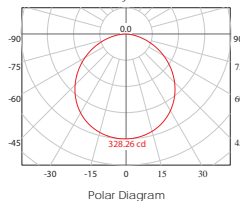

Beam Angle: 120° Dist(m) Enadr(lx) Dh/Dv_F(m) S_F(sq.m) Eav_F(lx)

Dist(m)	Enadr(lx)	Dh/Dv_F(m)	S_F(sq.m)	Eav_F(lx)
1.0	328.26	13.34/15.60	183.2	0.80
2.0	82.07	26.68/31.20	732.9	0.20
3.0	36.47	40.02/46.81	1648.9	0.09

3436/19

Luminous Intensity Distribution Curve