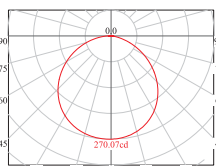

Beam Angle: 120° Distance (m) E (lx) Diameter (m)

1.0	270.07	2.988
2.0	67.52	5.975
3.0	30.01	8.963

3291/22

Luminous Intensity Distribution Curve

Beam Angle: 120° Distance (m) E (lx) Diameter (m)

1.0	499.45	3.121
2.0	124.86	6.243
3.0	55.49	9.364