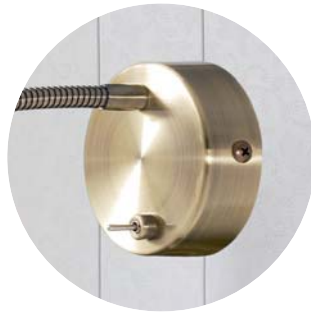

Flex LED Ⓢ

16/736 LED
LED 1x3W Lum.450 CRI>80

Niquel satinado/Sat.N ■
Cuero/Antique brass ■

Metal-Metacrilato
Metal-Methacrylate

LED 3200K Ⓢ

Fer LED Ⓢ

16/739 LED
LED 1x3W Lum.450 CRI>80

Niquel satinado/Sat.N ■
Cuero/Antique brass ■

Metal-Metacrilato
Metal-Methacrylate

LED 3200K Ⓢ

Durc LED Ⓢ

16/3238 LED
LED 1x3W Lum.315 CRI>80

Niquel satinado/Sat.N ■
Cuero/Antique brass ■

Metal-Metacrilato
Metal-Methacrylate

LED 3200K Ⓢ