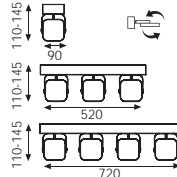

4103/B1 LED
LED 4x1W Lum 440 CRI>80
4103/R3 LED
LED 12x1W Lum 1320 CRI>80
4103/R4 LED
LED 16x1W Lum 1760 CRI>80

Cromo/Chrome
Metal-Metacrilato
Metal-Methacrylate