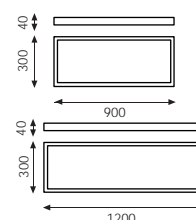

Dono LED IP20

3420/90 LED [ ]
LED 36W Lum. 3123 CRi>80
3420/120 LED [ ]
LED 48W Lum. 4272 CRi>80

Blanco/White
Plata/Silver
Aluminio/Acrílico
Aluminium/Acrylic.

LED 4200K