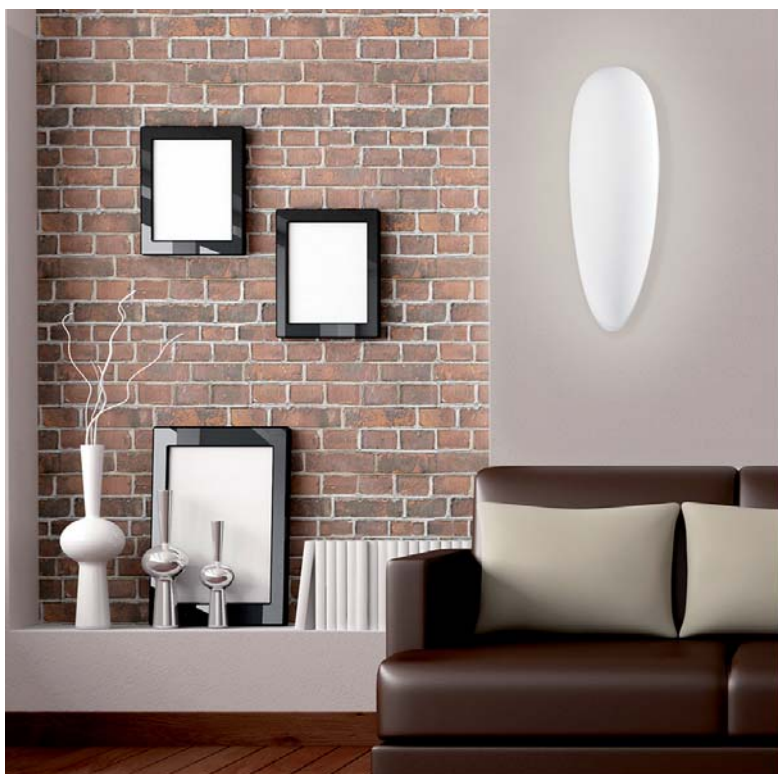

Metal/Metal

LED 3200K 

16/3445 LED Asen

**Asen LED** 16/3445 LED   
 LED 3W Lum.240 CRI >80

Niquel satinado   
 Satin nickel

Metal/Metal

LED 3200K 

16/694 *Dora*