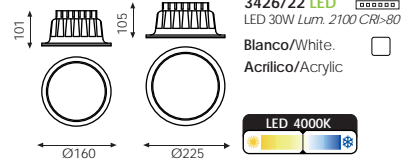

Kika LED

3426/16 LED ☐ LED 15W Lum: 1050 CRI>80

3426/22 LED ☐ LED 30W Lum: 2100 CRI>80

Blanco/White. ☐

Acrylic/Acrylic ☐

LED 4000K

Agujero corte/
Cutting hole.

Ø140mm

Agujero corte/
Cutting hole.

Ø210mm