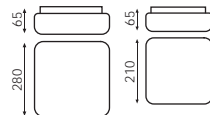

Soft

390/28
E27 2x20W
390/22
E27 1x20W
Opal/Opal
Cristal doble capa
Double layer glass