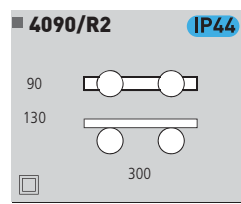

G9 2 X 40 W

Decoración Cromo
Finish Chrome

Metal/Cristal doble capa
Metal/Double layer glass