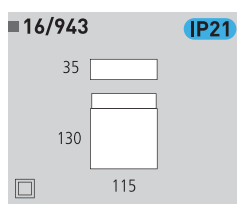

G9 1 X 40 W

Decoración Cromo
Finish Chrome

Metal/Cristal
Metal/Glass