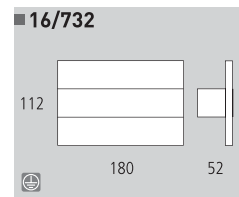

Metal/Metacrilato   
 Metal/Methacrylate

LED 2 X 3 W   
 Estimated Lum. 380

Decoración Níquel satinado   
 Finish Satin nickel

Metal/Metacrilato   
 Metal/Methacrylate

■16/3068 LED

■16/732 LED

LED 3 X 3 W   
 Estimated Lum. 570