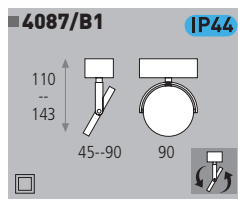

LED 3 X 1 W
Estimated Lum. 315

Decoración Cromo
Finish Chrome

Metacrilato
Methacrylate