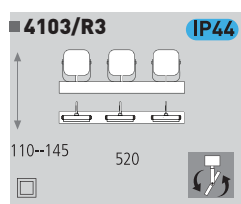

LED 12 X 1 W
Estimated Lum. 1260

Decoración Cromo
Finish Chrome

Metal/Metacrilato
Metal/Methacrylate