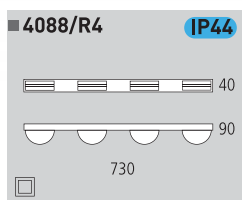

LED 4 X 3 W
 Estimated Lum. 760

Decoración Cromo
 Finish Chrome

Metal/Metacrilato
 Metal/Methacrylate