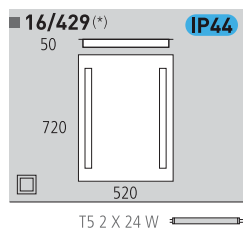

■ 16/300

■ 16/429

(*) Opcional antivaho
(*) Optional anti-mist

Decoración Plata/Espejo
Finish Silver/Mirror

Decoración Plata/Espejo
Finish Silver/Mirror

Metal/Cristal
Metal/Glass

Metal/Cristal
Metal/Glass