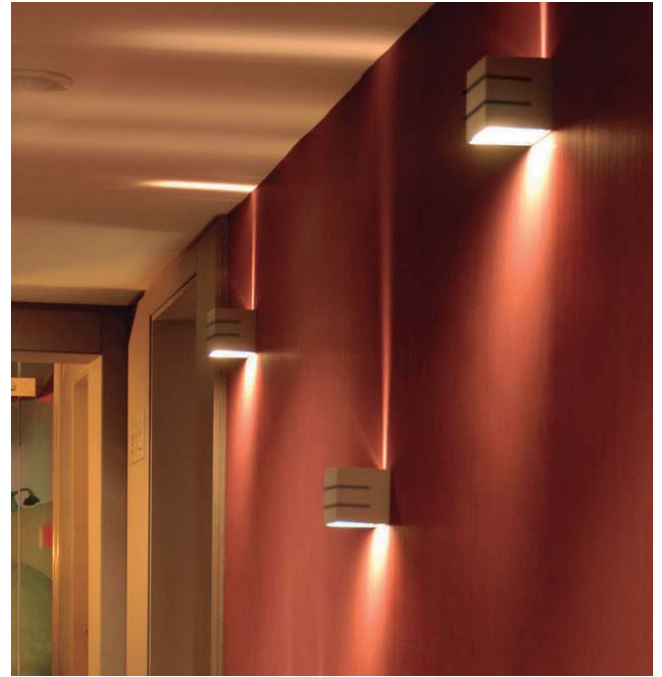

Metal/Metacrilato   
 Metal/Methacrylate

LED 2 X 3 W   
 Estimated Lum. 380

Decoración Níquel satinado   
 Finish Satin nickel

Metal/Metacrilato   
 Metal/Methacrylate

■16/3068 LED

■16/732 LED

LED 3 X 3 W   
 Estimated Lum. 570