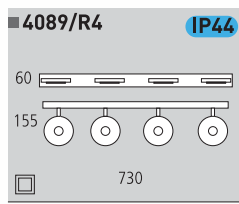

LED 4 X 3 W
Estimated Lum. 1260

Decoración Cromo
Finish Chrome
Metal/Metacrilato
Metal/Methacrylate