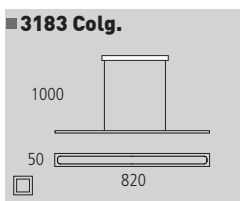

LED 24W
Estimated Lum. 2520

Decoración Cromo
Finish Chrome

Metacrilato
Methacrylate

O

F

F

I