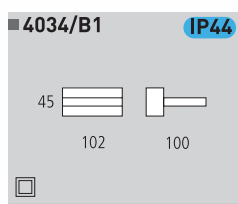

LED 1 X 3 W
 Estimated Lum. 190

Decoración *Finish* Cromo
 Chrome

Metal/Metacrilato
 Metal/Methacrylate