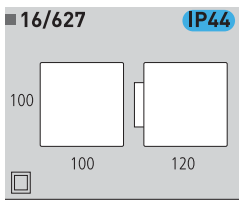

G9 1 X 40 W

Decoración Opal/Cromo
Finish Opal/Chrome

Cristal doble capa
Double layer glass