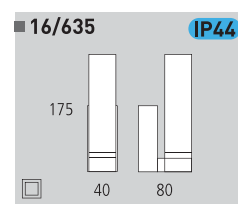

G9 1 X 40 W

Decoración Cromo
Finish Chrome

Metal/Cristal doble capa
Metal/Double layer glass