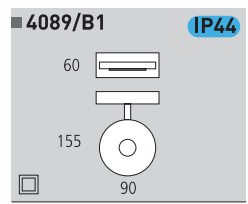

LED 1 X 3 W
Estimated Lum. 315

Decoración Cromo
Finish Chrome
Metal/Metacrilato
Metal/Methacrylate