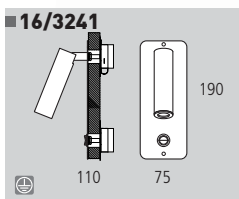

LED 1 X 3 W
Estimated Lum. 190

Decoración Negro/Blanco
Finish Black/White

Metal/Metal