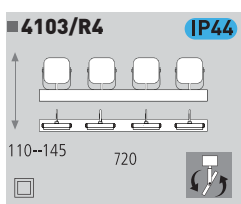

LED 16 X 1 W
Estimated Lum. 1680

Decoración Cromo
Finish Chrome

Metal/Metacrilato
Metal/Methacrylate