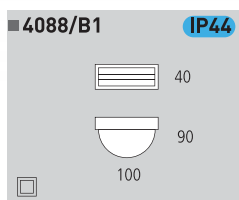

LED 1 X 3 W
 Estimated Lum. 190

Decoración Cromo
 Finish Chrome

Metal/Metacrilato
 Metal/Methacrylate