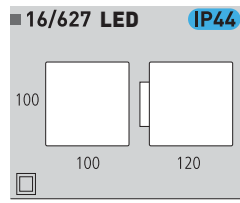

LED 1 X 3 W
Estimated Lum. 315

Decoración Opal/Cromo
Finish Opal/Chrome

Cristal doble capa
Double layer glass