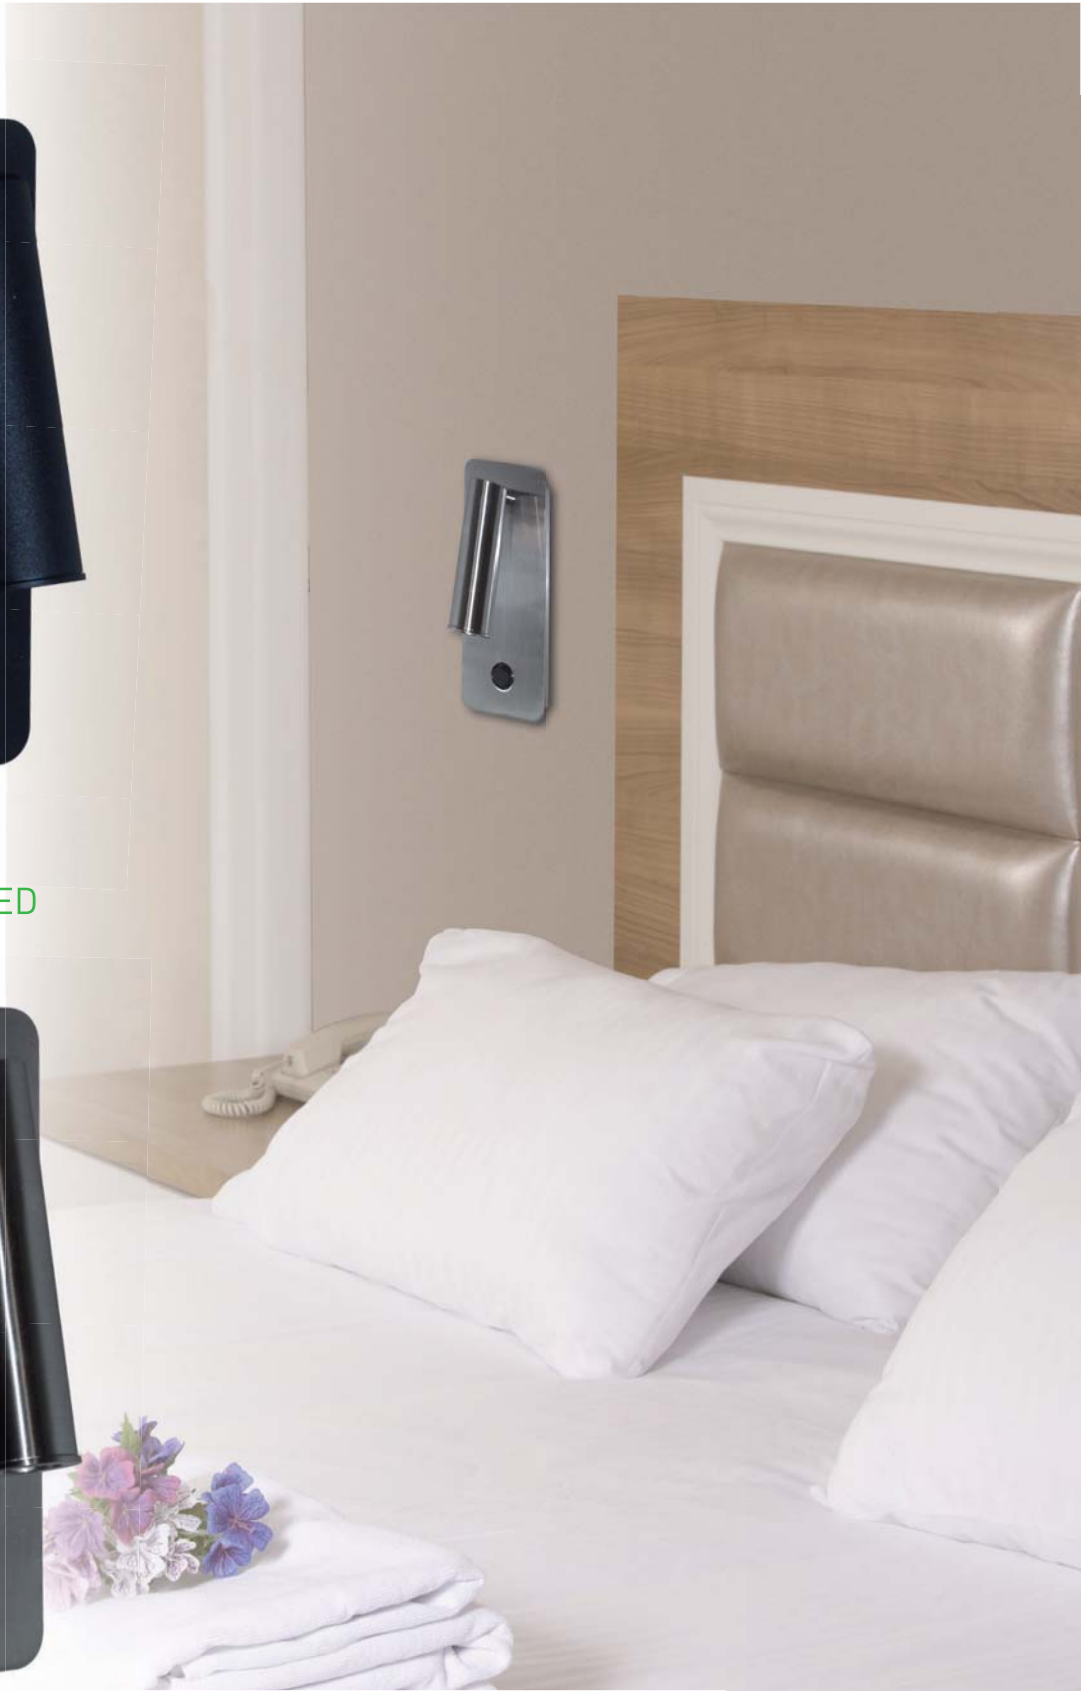

Metal/Metal

■ 16/3241 LED

LED 1 X 3 W  
Estimated Lum. 190

Decoración Negro/Blanco  
Finish Black/White

Metal/Metal

■ 16/3240 LED

LED 1 X 3 W  
Estimated Lum. 190

Decoración Negro/Niquel Satinado  
Finish Black/Satin Nickel