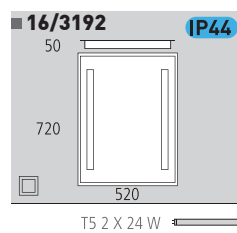

Decoración Plata/Espejo
Finish Silver/Mirror

Opcional antivaho
Optional anti-mist