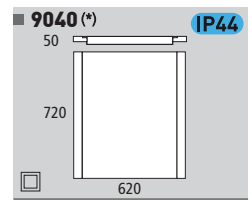

(*) Opcional antivaho
(*) Optional anti-mist