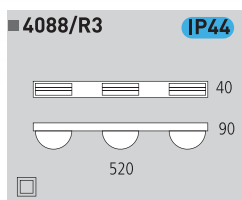

LED 3 X 3 W
 Estimated Lum. 570

Decoración Cromo
 Finish Chrome

Metal/Metacrilato
 Metal/Methacrylate