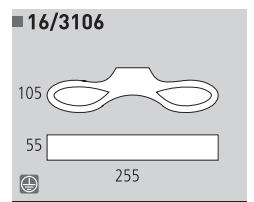

G4 2 X 40 W

Decoración Blanco
Rojo
Negro
Finish White
Red
Black

Resina / Polyresine