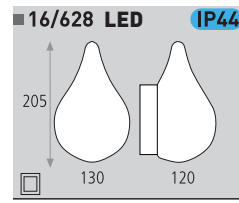

LED 1 X 3 W
Estimated Lum. 315

Decoración Opal/Cromo
Finish Opal/Chrome

Cristal doble capa
Double layer glass