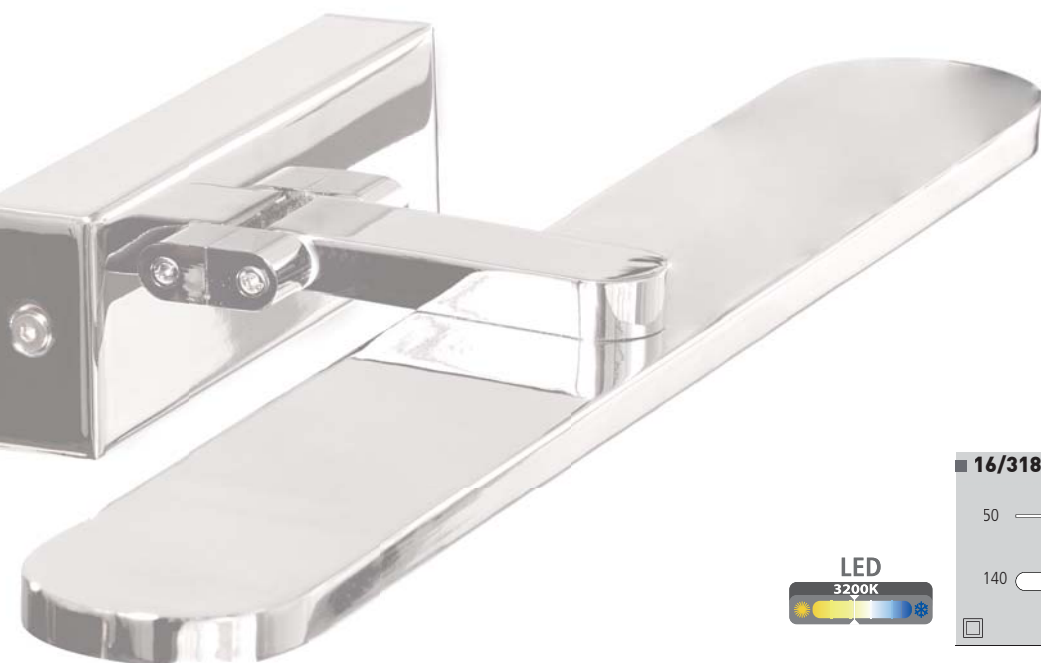

LED 1 X 3 W   
 Estimated Lum. 190

Decoración Cromo   
 Finish Chrome

Metal/Metacrilato   
 Metal/Methacrylate

■ 16/3184-38 LED

■ 16/3184-74 LED

LED 12 X 1 W  
Estimated Lum. 1260

Decoración Cromo  
Finish Chrome