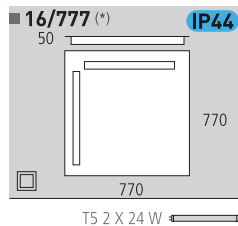

Decoración Plata/Espejo
Finish Silver/Mirror

Metal/Cristal
Metal/Glass