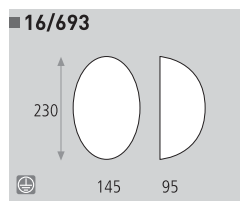

E14 1 X 15 W

Decoración Opal
Finish Opal

Cristal doble capa
Double layer glass