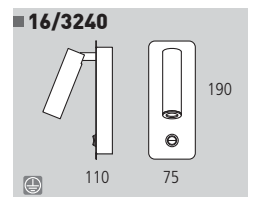

LED 1 X 3 W
Estimated Lum. 190

Decoración Negro/Niquel Satinado
Finish Black/Satin Nickel

Metal/Metal