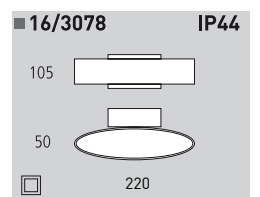

LED 6 X 1 W
 Estimated Lum. 630

Decoración Cromo
 Finish Chrome

Metal/Metacrilato
 Metal/Methacrylate