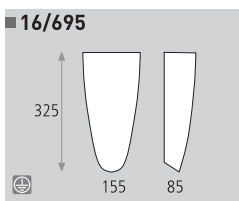

E27 1 X 20 W

Decoración Opal
Finish Opal

Cristal doble capa
Double layer glass