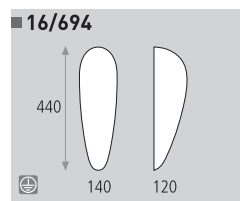

E27 1 X 20 W

Decoración Opal
Finish Opal

Cristal doble capa
Double layer glass