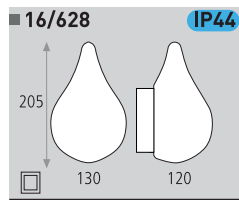

G9 1 X 40 W

Decoración Opal/Cromo
Finish Opal/Chrome

Cristal doble capa
Double layer glass