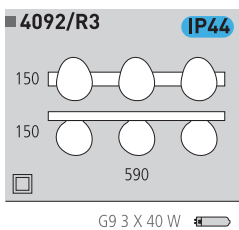

Decoración Cromo
Finish Chrome

Metal/Cristal doble capa
Metal/Double layer glass

Decoración Cromo
Finish Chrome

Metal/Cristal doble capa
Metal/Double layer glass

Decoración Cromo
Finish Chrome

Metal/Cristal doble capa
Metal/Double layer glass