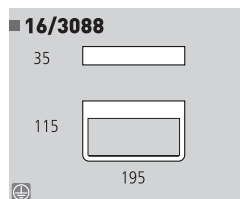

LED 4 X 1 W
Estimated Lum. 420

Decoración Cromo
Finish Chrome

Metal/Metal