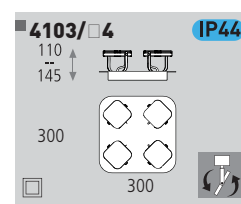

LED 16 X 1 W
Estimated Lum. 1680

Decoración Cromo
Finish Chrome

Metal/Metacrilato
Metal/Methacrylate