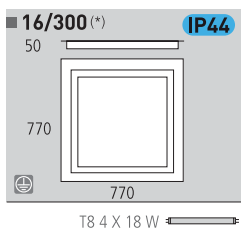

■ 16/300

■ 16/429

(*) Opcional antivaho
(*) Optional anti-mist

Decoración Plata/Espejo
Finish Silver/Mirror

Decoración Plata/Espejo
Finish Silver/Mirror

Metal/Cristal
Metal/Glass

Metal/Cristal
Metal/Glass