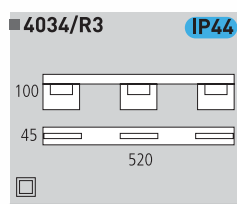

LED 3 X 3 W
 Estimated Lum. 570

Decoración *Finish* Cromo
 Chrome

Metal/Metacrilato
 Metal/Methacrylate