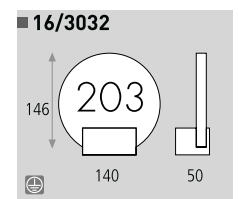

LED 1 X 3 W
Estimated Lum. 190

Decoración Niquel satinado
Finish Satin nickel

Metal/Metacrilato
Metal/Methacrylate