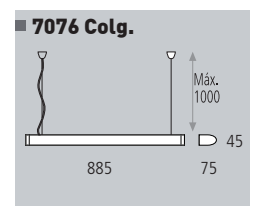

T5 1 x 39W

Decoración Opal/Plata
Finish Opal/Silver

Abs-Metacrilato
Abs-Methacrylate