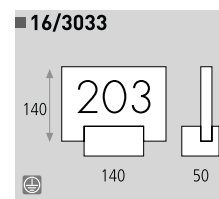

LED 1 X 3 W
Estimated Lum. 190

Decoración Niquel satinado
Finish Satin nickel

Metal/Metacrilato
Metal/Methacrylate