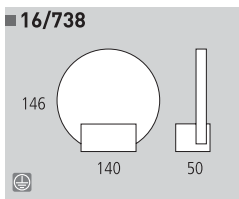

LED 1 X 3 W
 Estimated Lum. 190

Decoración Níquel satinado
 Finish Satin nickel

Metal/Metacrilato
 Metal/Methacrylate