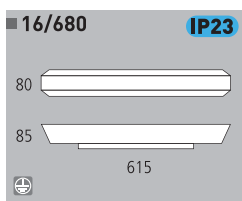

T5 1 X 24 W

Decoración Opal
Finish Opal

Difusor acrílico/Aluminio
Acrylic diffuser/Aluminium