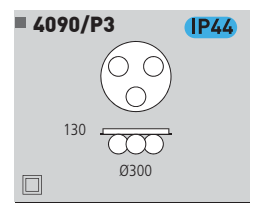

G9 3 X 40 W

Decoración Cromo
Finish Chrome

Metal/Cristal doble capa
Metal/Double layer glass