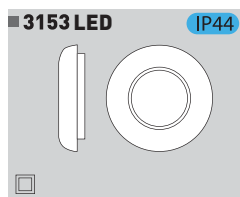

■ 3153 LED IP44
3153/26 LED 18W 100 X Ø260
Estimated Lum. 1890
3153/32 LED 24W 100 X Ø320
Estimated Lum. 2520

Decoración Cromo • Opal
Finish Chrome • Opal
Cristal doble capa / Double layer glass