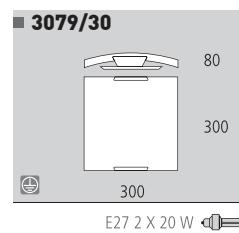

Decoración Opal
Finish Opal
Cristal decorado
Decorated glass