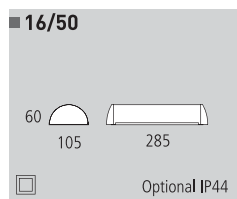

Decoración Oro • Cuero
Blanco • Cromo
Níquel mate
Finish Gold • Antique brass
White • Chrome
Matt nickel

Metal/Cristal / Metal/Glass
Cristal/Opal / Opal/Glass