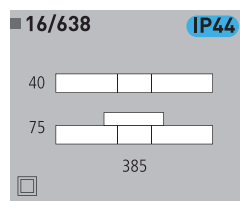

G9 2 X 40 W

Decoración Cromo
Finish Chrome

Cristal doble capa
Double layer glass