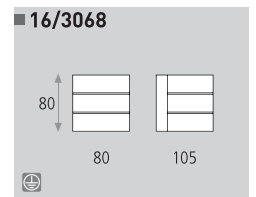

LED 8 X 1 W
 Estimated Lum. 840

Decoración Níquel satinado
 Blanco texturado
 Finish Satin nickel
 Textured white

Metal/Metacrilato
 Metal/Methacrylate