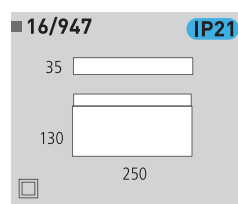

G9 2 X 40 W

Decoración Cromo
Finish Chrome

Metal/Cristal
Metal/Glass