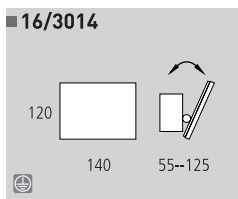

LED 2 X 3 W
Estimated Lum. 630

Decoración Cromo
Finish Chrome

Metal/Metacrilato
Metal/Methacrylate