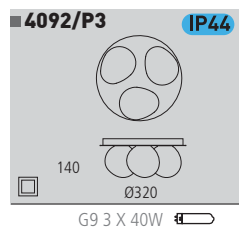

Decoración Cromo
Finish Chrome

Metal/Cristal doble capa
Metal/Double layer glass

Decoración Cromo
Finish Chrome

Metal/Cristal doble capa
Metal/Double layer glass

Decoración Cromo
Finish Chrome

Metal/Cristal doble capa
Metal/Double layer glass