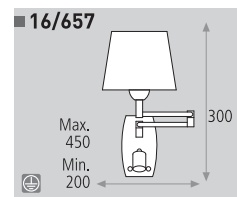

E27 1 X 40 W
LED 1 X 3 W
Estimated Lum. 190

Decoración Cromo
Níquel satinado
Finish Chrome
Satin nickel

Metal/Algodón
Metal/Cotton