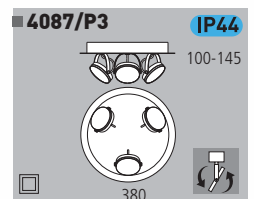

LED 15 X 1 W
Estimated Lum. 1575

Decoración Cromo
Finish Chrome

Metal/Metacrilato
Metal/Methacrylate