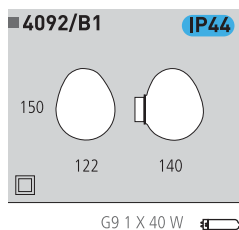

Decoración Cromo
Finish Chrome

Metal/Cristal doble capa
Metal/Double layer glass

Decoración Cromo
Finish Chrome

Metal/Cristal doble capa
Metal/Double layer glass

Decoración Cromo
Finish Chrome

Metal/Cristal doble capa
Metal/Double layer glass