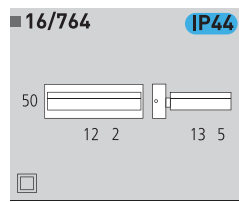

16/764 LED 6 X 1 W
Estimated Lum. 630

Decoración Cromo
Finish Chrome

Metal/Metacrilato
Metal/Methacrylate