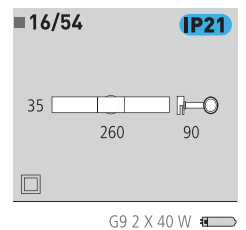

Decoración Cromo
Níquel satinado
Finish Chrome
Satin nickel
Cristal ácido
Acid glass