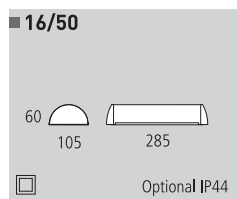

Decoración Oro • Cuero
Blanco • Cromo
Níquel mate
Finish Gold • Antique brass
White • Chrome
Matt nickel

Metal/Cristal / Metal/Glass
Cristal/Opal / Opal/Glass