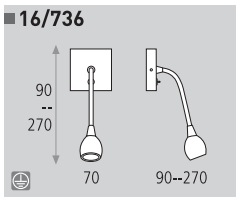

LED 1 X 3 W Estimated Lum, 190

Decoración Níquel satinado
Cuero
Finish Satin nickel
Antique brass

Metal/Metacrilato
Metal/Methacrylate