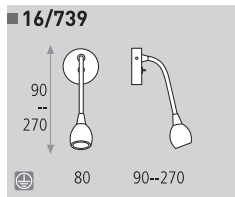

LED 1 X 3 W Estimated Lum, 190

Decoración Níquel satinado
Cuero
Finish Satin nickel
Antique brass

Metal/Metacrilato
Metal/Methacrylate