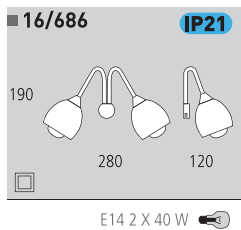

Decoración Níquel satinado
Forja
Finish Satin nickel
Forge

Cristal doble capa
Double layer glass