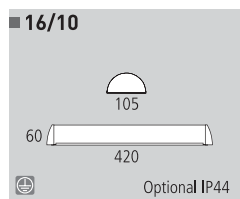

Decoración Cuero • Blanco
Cromo • Níquel mate
Finish Antique brass • White
Chrome • Matt nickel

Metal/Cristal / Metal/Glass
Cristal/Opal / Opal/Glass