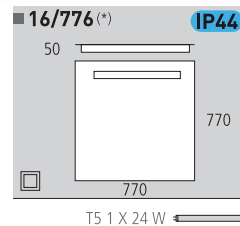

Decoración Plata/Espejo
Finish Silver/Mirror

Metal/Cristal
Metal/Glass