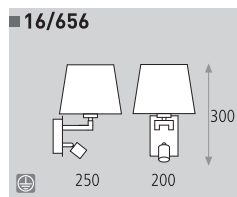

Cristal Opal  
Opal glass

Decoración Níquel satinado  
Finish Satin nickel

Cristal Opal  
Opal glass

■ 16/656 LED

■ 16/657 LED

■ 16/658

Medidas pantallas:  
Shade measures  
16/656 - H155 X Ø200 X Ø170  
16/657 - H155 X Ø200 X Ø170  
16/658 - H155 X Ø200 X Ø170