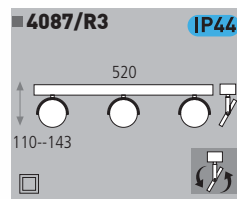

LED 9 X 1 W
Estimated Lum. 945

Decoración Cromo
Finish Chrome

Metacrilato
Methacrylate