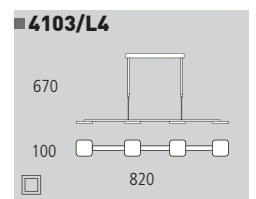

LED 16 X 1W
Estimated Lum. 1680

Decoración Cromo
Finish Chrome

Metacrilato
Methacrylate