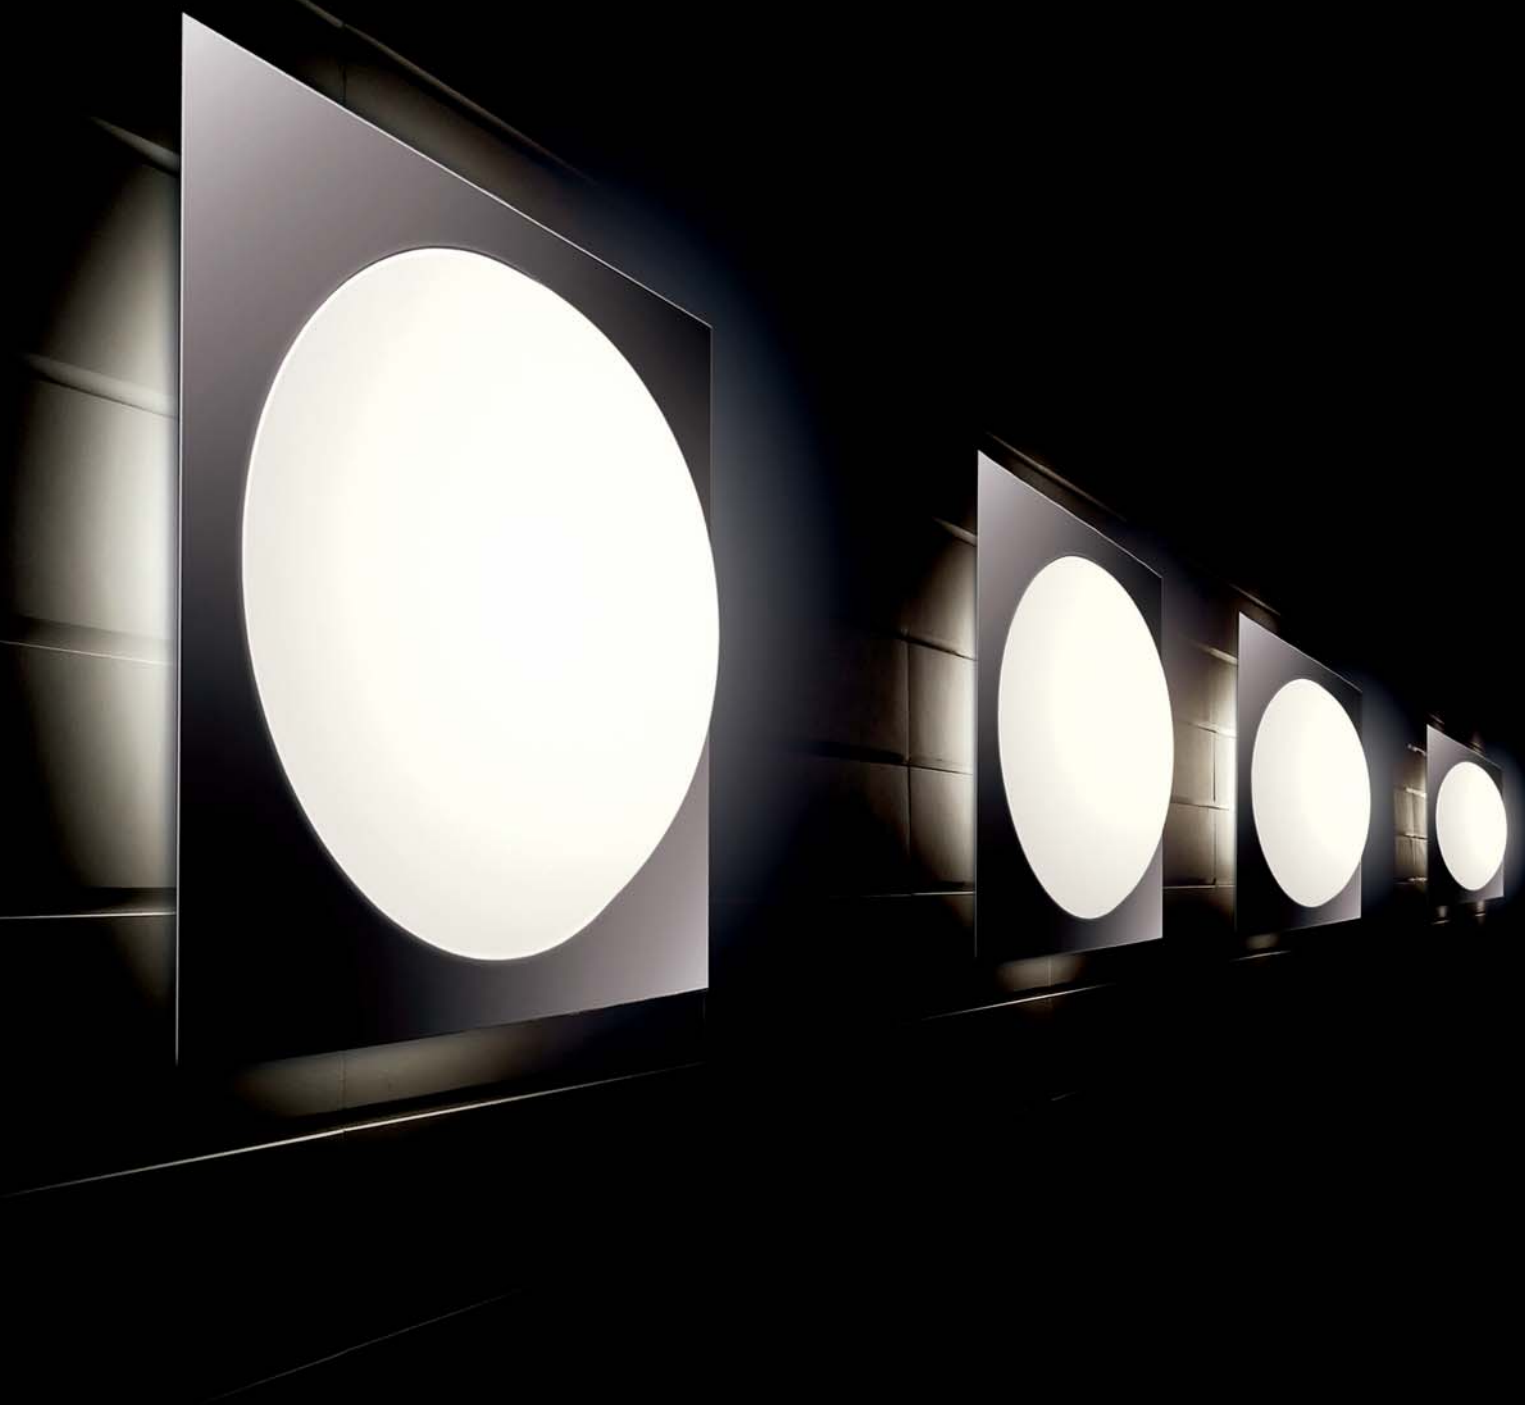

■254

■254

E27 3 X 15 W

Decoración Níquel satinado
Finish Satin nickel

Cristal Opal / Opal glass