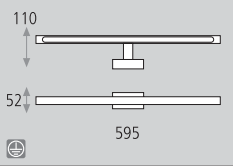

T5 1 X 24 W
Tubo incluido/Tube included

Decoración Níquel satinado
Finish Satin nickel

Metal
Metal

■16/3017