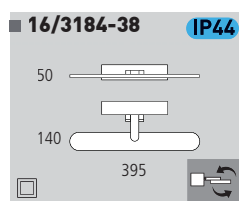

LED 12 X 1 W
Estimated Lum. 1260

Decoración Cromo
Finish Chrome

Metal/Metacrilato
Metal/Methacrylate