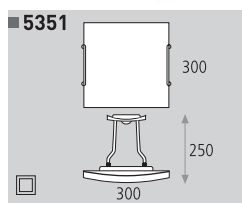

E27 2 X 20 W

Decoración Cromo
Finish Chrome

Cristal craquelé
Craquele glass