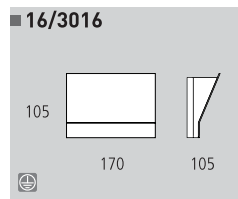

LED 2 X 3 W
 Estimated Lum. 380

Decoración Níquel satinado
 Finish Satin nickel

Metal/Metacrilato
 Metal/Methacrylate