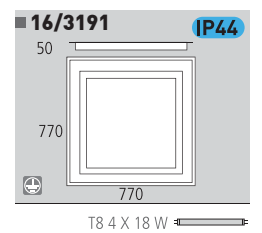

Decoración Plata/Espejo
Finish Silver/Mirror

Opcional antivaho
Optional anti-mist