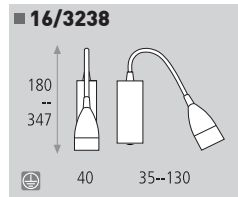

LED 1 X 3 W Estimated Lum, 190

Decoración Níquel satinado
Cuero
Finish Satin nickel
Antique brass

Metal/Metacrilato
Metal/Methacrylate