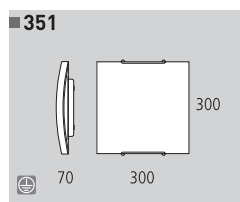

E27 2 X 20 W

Decoración Cromo
Finish Chrome

Cristal craquelé
Craquele glass