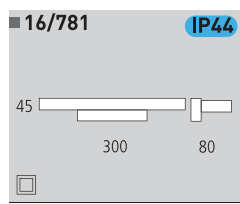

■ 16/781 LED

LED 6 X 1 W  
Estimated Lum. 630

Decoración Blanco  
Finish White

Metal-Metacrilato  
Metal-Methacrylate

LED 12 X 1 W  
Estimated Lum. 1260

Decoración Blanco  
Finish White

Metal-Metacrilato  
Metal-Methacrylate