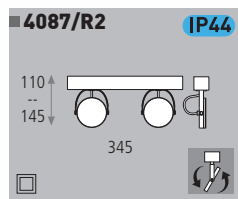

LED 6 X 1 W
Estimated Lum. 630

Decoración Cromo
Finish Chrome

Metacrilato
Methacrylate