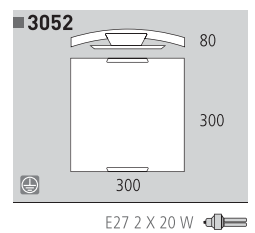

Decoración Opal/Arenado
Finish Opal/Sanded
Metal/Cristal decorado
Metal/Decorated glass