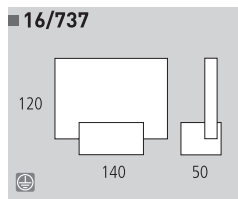

LED 1 X 3 W
 Estimated Lum. 190

Decoración Níquel satinado
 Finish Satin nickel

Metal/Metacrilato
 Metal/Methacrylate