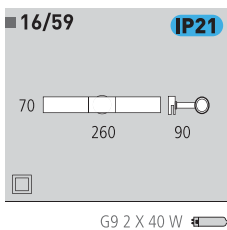

Decoración Cromo
Níquel satinado
Finish Chrome
Satin nickel
Cristal ácido
Acid glass